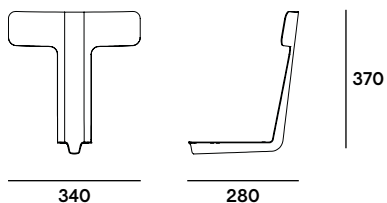

Virus

© Design by Dirk Wynants for Extremis, 2016

extremis®

Dimensions

The Virus 3-seater is available in one dimension

The Virus 4-seater is available in one dimension

The Virus 5-seater is available in one dimension

Box dimensions

The Virus comes in 2 boxes

Box 1: Tabletop + mounting kit

Box 2: Legs + seats

Max volume: **up to 10 legs with seats per box 2**

0,53 m³ | Gross weight: 63,80 kg | Net weight: 58,18 kg

| Box dimensions (mm) | | L | W | H | Qty | Volume (m3) | Gross weight (kg) | Net weight (kg) | Packaging weight (kg) |
|-----------------------|-------|------|------|-----|-------|-------------|-------------------|-----------------|-----------------------|
| Virus 3-seater | Box 1 | 800 | 800 | 70 | 1 | 0,05 | 16,60 | 14,80 | 1,80 |
| | Box 2 | 1140 | 790 | 375 | 1 | 0,34 | 22,99 | 17,37 | 5,62 |
| | | | | | Total | 0,39 | 39,59 | 32,17 | 7,42 |
| Virus 4-seater | Box 1 | 900 | 900 | 70 | 1 | 0,06 | 19,60 | 17,80 | 1,80 |
| | Box 2 | 1140 | 790 | 375 | 1 | 0,34 | 28,82 | 23,18 | 5,62 |
| | | | | | Total | 0,40 | 48,42 | 40,98 | 7,42 |
| Virus 5-seater | Box 1 | 1000 | 1000 | 70 | 1 | 0,07 | 23,60 | 21,60 | 2,00 |
| | Box 2 | 1140 | 790 | 450 | 1 | 0,41 | 34,65 | 29,03 | 5,62 |
| | | | | | Total | 0,48 | 58,25 | 50,63 | 7,62 |

Backrest dimensions

The backrest is available in one dimension

Box dimensions

The backrest comes in one box

Box 3: backrests

Max volume: **up to 10 backrests per box 3:**

0,07 m³ | Gross weight: 19,90 kg | Net weight: 19,10 kg

assembly position 2: lean back - allows more body depth

assembly position 1: standard

| Dimensions (mm) | L _{position 1} | L _{position 2} | H | ø _{position 1} | ø _{position 2} |
|-----------------------|-------------------------|-------------------------|-----|-------------------------|-------------------------|
| Backrests on 3-seater | / | / | 760 | 1644 | 1674 |
| Backrests on 4-seater | / | / | 760 | 1744 | 1774 |
| Backrests on 5-seater | / | / | 760 | 1844 | 1874 |