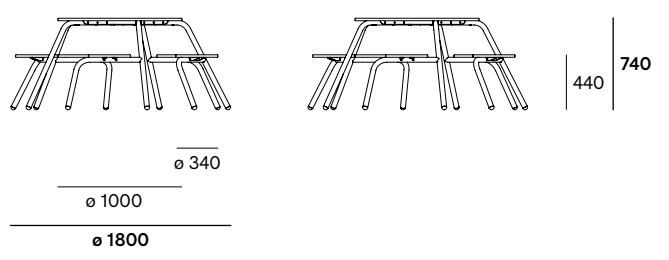

Virus

© Design by Dirk Wynants for Extremis, 2016

extremis®

Dimensions

The Virus 3-seater is available in one dimension

The Virus 4-seater is available in one dimension

The Virus 5-seater is available in one dimension

Box dimensions

The Virus comes in 2 boxes

Box 1: Tabletop + mounting kit

Box 2: Legs + seats

Max volume: **up to 10 legs with seats per box 2**

0,53 m³ | Gross weight: 63,80 kg | Net weight: 58,18 kg

| Box dimensions (mm) | | L | W | H | Qty | Volume (m3) | Gross weight (kg) | Net weight (kg) | Packaging weight (kg) |
|-----------------------|-------|------|------|-----|-------|-------------|-------------------|-----------------|-----------------------|
| Virus 3-seater | Box 1 | 800 | 800 | 70 | 1 | 0,05 | 16,60 | 14,80 | 1,80 |
| | Box 2 | 1140 | 790 | 375 | 1 | 0,34 | 22,99 | 17,37 | 5,62 |
| | | | | | Total | 0,39 | 39,59 | 32,17 | 7,42 |
| Virus 4-seater | Box 1 | 900 | 900 | 70 | 1 | 0,06 | 19,60 | 17,80 | 1,80 |
| | Box 2 | 1140 | 790 | 375 | 1 | 0,34 | 28,82 | 23,18 | 5,62 |
| | | | | | Total | 0,40 | 48,42 | 40,98 | 7,42 |
| Virus 5-seater | Box 1 | 1000 | 1000 | 70 | 1 | 0,07 | 23,60 | 21,60 | 2,00 |
| | Box 2 | 1140 | 790 | 450 | 1 | 0,41 | 34,65 | 29,03 | 5,62 |
| | | | | | Total | 0,48 | 58,25 | 50,63 | 7,62 |

Backrest dimensions

The backrest is available in one dimension

Box dimensions

The backrest comes in one box

Box 3: backrests

Max volume: **up to 10 backrests per box 3:**

0,07 m³ | Gross weight: 19,90 kg | Net weight: 19,10 kg

assembly position 2: lean back - allows more body depth

assembly position 1: standard

| Dimensions (mm) | L _{position 1} | L _{position 2} | H | ø _{position 1} | ø _{position 2} |
|-----------------------|-------------------------|-------------------------|-----|-------------------------|-------------------------|
| Backrests on 3-seater | / | / | 760 | 1644 | 1674 |
| Backrests on 4-seater | / | / | 760 | 1744 | 1774 |
| Backrests on 5-seater | / | / | 760 | 1844 | 1874 |