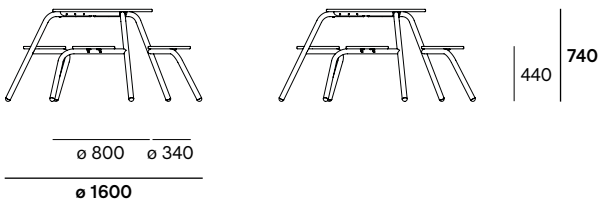

Virus

© Design by Dirk Wynants for Extremis, 2016

extremis®

Dimensions

The Virus 3-seater is available in one dimension

The Virus 4-seater is available in one dimension

The Virus 5-seater is available in one dimension

Box dimensions

The Virus comes in 2 boxes

Box 1: Tabletop + mounting kit

Box 2: Legs + seats

Max volume: **up to 10 legs with seats per box 2**

0,53 m³ | Gross weight: 63,80 kg | Net weight: 58,18 kg

| Box dimensions (mm) | | L | W | H | Qty | Volume (m3) | Gross weight (kg) | Net weight (kg) | Packaging weight (kg) |
|-----------------------|-------|------|------|-----|-------|-------------|-------------------|-----------------|-----------------------|
| Virus 3-seater | Box 1 | 800 | 800 | 70 | 1 | 0,05 | 16,60 | 14,80 | 1,80 |
| | Box 2 | 1140 | 790 | 375 | 1 | 0,34 | 22,99 | 17,37 | 5,62 |
| | | | | | Total | 0,39 | 39,59 | 32,17 | 7,42 |
| Virus 4-seater | Box 1 | 900 | 900 | 70 | 1 | 0,06 | 19,60 | 17,80 | 1,80 |
| | Box 2 | 1140 | 790 | 375 | 1 | 0,34 | 28,82 | 23,18 | 5,62 |
| | | | | | Total | 0,40 | 48,42 | 40,98 | 7,42 |
| Virus 5-seater | Box 1 | 1000 | 1000 | 70 | 1 | 0,07 | 23,60 | 21,60 | 2,00 |
| | Box 2 | 1140 | 790 | 450 | 1 | 0,41 | 34,65 | 29,03 | 5,62 |
| | | | | | Total | 0,48 | 58,25 | 50,63 | 7,62 |

Backrest dimensions

The backrest is available in one dimension

Box dimensions

The backrest comes in one box

Box 3: backrests

Max volume: **up to 10 backrests per box 3:**

0,07 m³ | Gross weight: 19,90 kg | Net weight: 19,10 kg

assembly position 2: lean back - allows more body depth

assembly position 1: standard

| Dimensions (mm) | L _{position 1} | L _{position 2} | H | ø _{position 1} | ø _{position 2} |
|-----------------------|-------------------------|-------------------------|-----|-------------------------|-------------------------|
| Backrests on 3-seater | / | / | 760 | 1644 | 1674 |
| Backrests on 4-seater | / | / | 760 | 1744 | 1774 |
| Backrests on 5-seater | / | / | 760 | 1844 | 1874 |