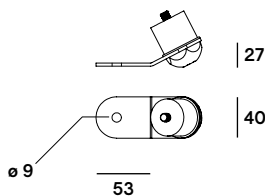

Floor fastening dimensions

The floor fastening is available in 1 dimension

The optional floor fastening is delivered inside the box with the legs & seats: 0,13 kg/pc