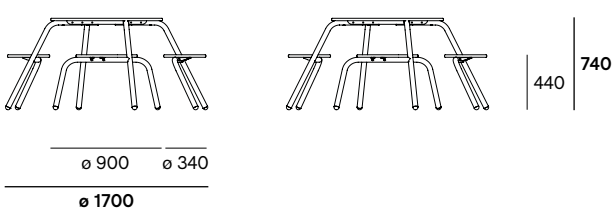

Virus

© Design by Dirk Wynants for Extremis, 2016

extremis®

Dimensions

The Virus 3-seater is available in one dimension

The Virus 4-seater is available in one dimension

The Virus 5-seater is available in one dimension

Box dimensions

The Virus comes in 2 boxes

Box 1: Tabletop + mounting kit

Box 2: Legs + seats

Max volume: **up to 10 legs with seats per box 2**

0,53 m³ | Gross weight: 63,80 kg | Net weight: 58,18 kg

| Box dimensions (mm) | | L | W | H | Qty | Volume (m3) | Gross weight (kg) | Net weight (kg) | Packaging weight (kg) |
|-----------------------|-------|------|------|-----|-------|-------------|-------------------|-----------------|-----------------------|
| Virus 3-seater | Box 1 | 800 | 800 | 70 | 1 | 0,05 | 16,60 | 14,80 | 1,80 |
| | Box 2 | 1140 | 790 | 375 | 1 | 0,34 | 22,99 | 17,37 | 5,62 |
| | | | | | Total | 0,39 | 39,59 | 32,17 | 7,42 |
| Virus 4-seater | Box 1 | 900 | 900 | 70 | 1 | 0,06 | 19,60 | 17,80 | 1,80 |
| | Box 2 | 1140 | 790 | 375 | 1 | 0,34 | 28,82 | 23,18 | 5,62 |
| | | | | | Total | 0,40 | 48,42 | 40,98 | 7,42 |
| Virus 5-seater | Box 1 | 1000 | 1000 | 70 | 1 | 0,07 | 23,60 | 21,60 | 2,00 |
| | Box 2 | 1140 | 790 | 450 | 1 | 0,41 | 34,65 | 29,03 | 5,62 |
| | | | | | Total | 0,48 | 58,25 | 50,63 | 7,62 |

Backrest dimensions

The backrest is available in one dimension

Box dimensions

The backrest comes in one box

Box 3: backrests

Max volume: **up to 10 backrests per box 3:**

0,07 m³ | Gross weight: 19,90 kg | Net weight: 19,10 kg

assembly position 2: lean back - allows more body depth

assembly position 1: standard

| Dimensions (mm) | L _{position 1} | L _{position 2} | H | ø _{position 1} | ø _{position 2} |
|-----------------------|-------------------------|-------------------------|-----|-------------------------|-------------------------|
| Backrests on 3-seater | / | / | 760 | 1644 | 1674 |
| Backrests on 4-seater | / | / | 760 | 1744 | 1774 |
| Backrests on 5-seater | / | / | 760 | 1844 | 1874 |