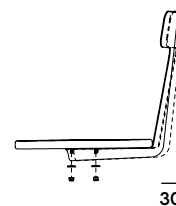

Box dimensions

The Virus comes in 2 boxes

Box 1: Tabletop + mounting kit

Box 2: Legs + seats

Max volume: **up to 10 legs with seats per box 2**

0,53 m³ | Gross weight: 63,80 kg | Net weight: 58,18 kg

| Box dimensions (mm) | | L | W | H | Qty | Volume (m3) | Gross weight (kg) | Net weight (kg) | Packaging weight (kg) |
|-----------------------|-------|------|------|-----|-------|-------------|-------------------|-----------------|-----------------------|
| Virus 3-seater | Box 1 | 800 | 800 | 70 | 1 | 0,05 | 16,60 | 14,80 | 1,80 |
| | Box 2 | 1140 | 790 | 375 | 1 | 0,34 | 22,99 | 17,37 | 5,62 |
| | | | | | Total | 0,39 | 39,59 | 32,17 | 7,42 |
| Virus 4-seater | Box 1 | 900 | 900 | 70 | 1 | 0,06 | 19,60 | 17,80 | 1,80 |
| | Box 2 | 1140 | 790 | 375 | 1 | 0,34 | 28,82 | 23,18 | 5,62 |
| | | | | | Total | 0,40 | 48,42 | 40,98 | 7,42 |
| Virus 5-seater | Box 1 | 1000 | 1000 | 70 | 1 | 0,07 | 23,60 | 21,60 | 2,00 |
| | Box 2 | 1140 | 790 | 450 | 1 | 0,41 | 34,65 | 29,03 | 5,62 |
| | | | | | Total | 0,48 | 58,25 | 50,63 | 7,62 |

Backrest dimensions

The backrest is available in one dimension

Box dimensions

The backrest comes in one box

Box 3: backrests

Max volume: **up to 10 backrests per box 3:**

0,07 m³ | Gross weight: 19,90 kg | Net weight: 19,10 kg

assembly position 2: lean back - allows more body depth

assembly position 1: standard

| Dimensions (mm) | L _{position 1} | L _{position 2} | H | ø _{position 1} | ø _{position 2} |
|-----------------------|-------------------------|-------------------------|-----|-------------------------|-------------------------|
| Backrests on 3-seater | / | / | 760 | 1644 | 1674 |
| Backrests on 4-seater | / | / | 760 | 1744 | 1774 |
| Backrests on 5-seater | / | / | 760 | 1844 | 1874 |