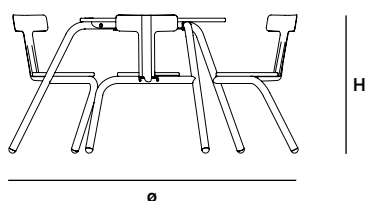

Box dimensions

The Virus comes in 2 boxes

Box 1: Tabletop + mounting kit

Box 2: Legs + seats

Max volume: **up to 10 legs with seats per box 2**

0,53 m³ | Gross weight: 63,80 kg | Net weight: 58,18 kg

| Box dimensions (mm) | | L | W | H | Qty | Volume (m3) | Gross weight (kg) | Net weight (kg) | Packaging weight (kg) |
|-----------------------|-------|------|------|-----|-------|-------------|-------------------|-----------------|-----------------------|
| Virus 3-seater | Box 1 | 800 | 800 | 70 | 1 | 0,05 | 16,60 | 14,80 | 1,80 |
| | Box 2 | 1140 | 790 | 375 | 1 | 0,34 | 22,99 | 17,37 | 5,62 |
| | | | | | Total | 0,39 | 39,59 | 32,17 | 7,42 |
| Virus 4-seater | Box 1 | 900 | 900 | 70 | 1 | 0,06 | 19,60 | 17,80 | 1,80 |
| | Box 2 | 1140 | 790 | 375 | 1 | 0,34 | 28,82 | 23,18 | 5,62 |
| | | | | | Total | 0,40 | 48,42 | 40,98 | 7,42 |
| Virus 5-seater | Box 1 | 1000 | 1000 | 70 | 1 | 0,07 | 23,60 | 21,60 | 2,00 |
| | Box 2 | 1140 | 790 | 450 | 1 | 0,41 | 34,65 | 29,03 | 5,62 |
| | | | | | Total | 0,48 | 58,25 | 50,63 | 7,62 |

Backrest dimensions

The backrest is available in one dimension

Box dimensions

The backrest comes in one box

Box 3: backrests

Max volume: **up to 10 backrests per box 3:**

0,07 m³ | Gross weight: 19,90 kg | Net weight: 19,10 kg

assembly position 2: lean back - allows more body depth

assembly position 1: standard

| Dimensions (mm) | L _{position 1} | L _{position 2} | H | ø _{position 1} | ø _{position 2} |
|-----------------------|-------------------------|-------------------------|-----|-------------------------|-------------------------|
| Backrests on 3-seater | / | / | 760 | 1644 | 1674 |
| Backrests on 4-seater | / | / | 760 | 1744 | 1774 |
| Backrests on 5-seater | / | / | 760 | 1844 | 1874 |