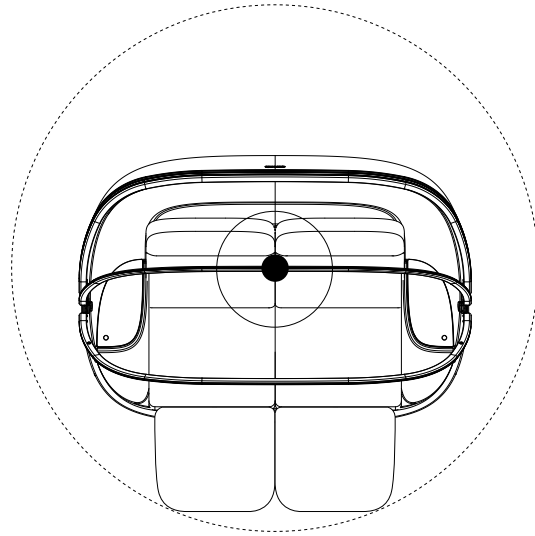

Cabrio

© Design by Dirk Wynants for Extremis, 2025

Dimensions

Cabrio with cover

25.00

76.70

77.64

Box dimensions

Box 1: Sofa + cushions + soft top (optional)

The Cabrio sofa, the cushions and the optional soft top come in 1 box

Box dimensions (inch)		L	W	H	Qty	Volume (ft ³)	Gross weight (lb)	Net weight (lb)	Packaging weight (lb)
Sofa + cushions	Box 1	80.71	57.10	54.13	1	144.47	262	184.8	77
Sofa with soft top + cushions	Box 1	80.71	57.10	54.13	1	144.47	288.2	211.2	77

Rotating Cabrio towards the desired panorama

∅ 83.86

∅ 102.68

Rotation pole / floor fastening

The rotation pole / floor fastening is available in one dimension

Box dimensions

The rotation pole / floor fastening comes in 1 box

The rotation pole + weight is available in one dimension

Box dimensions

The rotation pole + weight comes in 2 boxes

Box 1: Rotation pole

Box 2: Weight

Box dimensions (inch)		L	W	H	Qty	Volume (ft ³)	Gross weight (lb)	Net weight (lb)	Packaging weight (lb)
Rotation pole / floor fastening	Box 1	6.3	4.72	4.33	1	0.075	3.3	2.2	1.1
Weight	Box 2	19.69	19.69	0.79	1	0.177	35.2	33	2.2
Total:						0,252	38.5	35.2	3.3