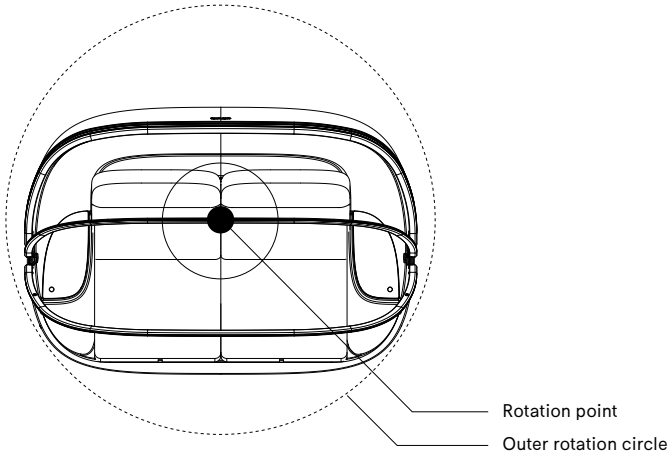

Rotating Cabrio towards the desired panorama

∅ 83.86