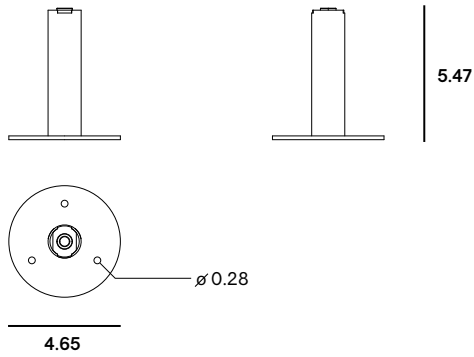

Rotating Cabrio towards the desired panorama

∅ 83.86

∅ 102.68

Rotation pole / floor fastening

The rotation pole / floor fastening is available in one dimension

Box dimensions

The rotation pole / floor fastening comes in 1 box

Box 1: Rotation pole

Box dimensions (inch)		L	W	H	Qty	Volume (ft ³)	Gross weight (lb)	Net weight (lb)	Packaging weight (lb)
Rotation pole / floor fastening	Box 1	6.3	4.72	4.33	1	0.353	3.3	2.2	1.1

Rotation pole + weight (wheels only)

The rotation pole + weight is available in one dimension

Box dimensions

The rotation pole + weight comes in 2 boxes

Box 1: Rotation pole

Box 2: Weight

Box dimensions (inch)		L	W	H	Qty	Volume (ft ³)	Gross weight (lb)	Net weight (lb)	Packaging weight (lb)
Rotation pole / floor fastening	Box 1	6.3	4.72	4.33	1	0.075	3.3	2.2	1.1
Weight	Box 2	19.69	19.69	0.79	1	0.177	35.2	33	2.2
Total:						0,252	38.5	35.2	3.3