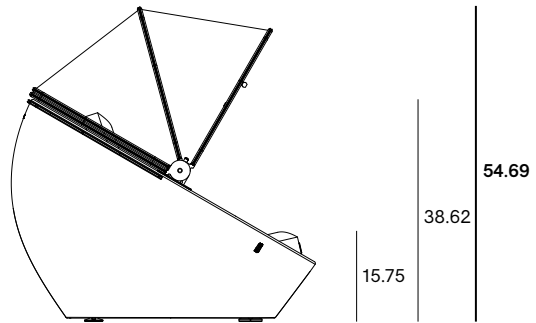

Cabrio

© Design by Dirk Wynants for Extremis, 2025

Dimensions

Cabrio with cover

25.00

76.70

77.64

Box dimensions

Box 1: Sofa + cushions + soft top (optional)

The Cabrio sofa, the cushions and the optional soft top come in 1 box

Box dimensions (inch)		L	W	H	Qty	Volume (ft ³)	Gross weight (lb)	Net weight (lb)	Packaging weight (lb)
Sofa + cushions	Box 1	80.71	57.10	54.13	1	144.47	262	184.8	77
Sofa with soft top + cushions	Box 1	80.71	57.10	54.13	1	144.47	288.2	211.2	77

Rotating Cabrio towards the desired panorama

∅ 83.86

∅ 102.68

Rotation pole / floor fastening

The rotation pole / floor fastening is available in one dimension

Box dimensions

The rotation pole / floor fastening comes in 1 box

The rotation pole + weight is available in one dimension

Box dimensions

The rotation pole + weight comes in 2 boxes

Box 1: Rotation pole

Box 2: Weight

Box dimensions (inch)		L	W	H	Qty	Volume (ft ³)	Gross weight (lb)	Net weight (lb)	Packaging weight (lb)
Rotation pole / floor fastening	Box 1	6.3	4.72	4.33	1	0.075	3.3	2.2	1.1
Weight	Box 2	19.69	19.69	0.79	1	0.177	35.2	33	2.2
Total:						0,252	38.5	35.2	3.3