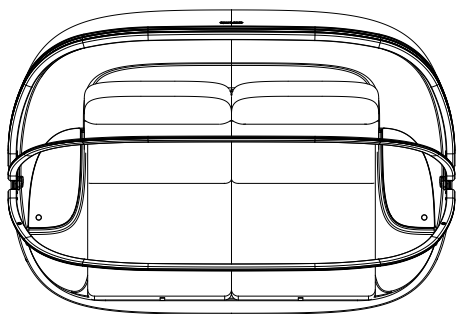

Cabrio

© Design by Dirk Wynants for Extremis, 2025

Dimensions

Cabrio with cover

25.00

76.70

77.64

Box dimensions

Box 1: Sofa + cushions + soft top (optional)

The Cabrio sofa, the cushions and the optional soft top come in 1 box

Box dimensions (inch)		L	W	H	Qty	Volume (ft ³)	Gross weight (lb)	Net weight (lb)	Packaging weight (lb)
Sofa + cushions	Box 1	80.71	57.10	54.13	1	144.47	262	184.8	77
Sofa with soft top + cushions	Box 1	80.71	57.10	54.13	1	144.47	288.2	211.2	77

Rotating Cabrio towards the desired panorama

∅ 83.86

∅ 102.68

Rotation pole / floor fastening

The rotation pole / floor fastening is available in one dimension

Box dimensions

The rotation pole / floor fastening comes in 1 box

The rotation pole + weight is available in one dimension

Box dimensions

The rotation pole + weight comes in 2 boxes

Box 1: Rotation pole

Box 2: Weight

Box dimensions (inch)		L	W	H	Qty	Volume (ft ³)	Gross weight (lb)	Net weight (lb)	Packaging weight (lb)
Rotation pole / floor fastening	Box 1	6.3	4.72	4.33	1	0.075	3.3	2.2	1.1
Weight	Box 2	19.69	19.69	0.79	1	0.177	35.2	33	2.2
Total:						0,252	38.5	35.2	3.3