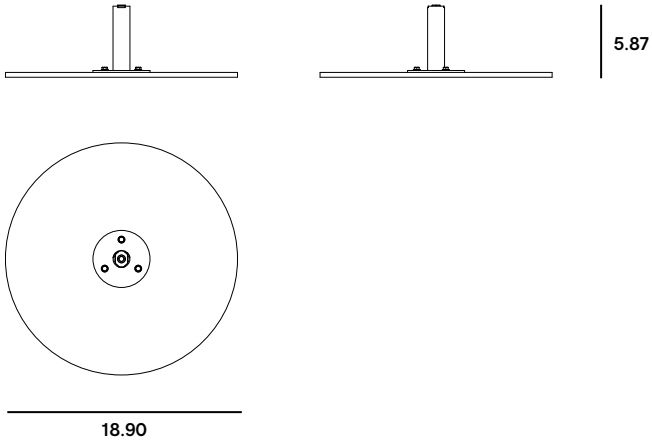

Rotating Cabrio towards the desired panorama

∅ 83.86

∅ 102.68

Rotation pole / floor fastening

The rotation pole / floor fastening is available in one dimension

Box dimensions

The rotation pole / floor fastening comes in 1 box

Box 1: Rotation pole

Box dimensions (inch)		L	W	H	Qty	Volume (ft ³)	Gross weight (lb)	Net weight (lb)	Packaging weight (lb)
Rotation pole / floor fastening	Box 1	6.3	4.72	4.33	1	0.353	3.3	2.2	1.1

Rotation pole + weight (wheels only)

The rotation pole + weight is available in one dimension

Box dimensions

The rotation pole + weight comes in 2 boxes

Box 1: Rotation pole

Box 2: Weight

Box dimensions (inch)		L	W	H	Qty	Volume (ft ³)	Gross weight (lb)	Net weight (lb)	Packaging weight (lb)
Rotation pole / floor fastening	Box 1	6.3	4.72	4.33	1	0.075	3.3	2.2	1.1
Weight	Box 2	19.69	19.69	0.79	1	0.177	35.2	33	2.2
Total:						0,252	38.5	35.2	3.3