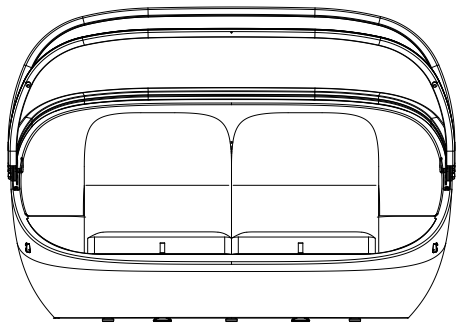

Cabrio

© Design by Dirk Wynants for Extremis, 2025

Dimensions

Cabrio with cover

25.00

76.70

77.64

Box dimensions

Box 1: Sofa + cushions + soft top (optional)

The Cabrio sofa, the cushions and the optional soft top come in 1 box

Box dimensions (inch)		L	W	H	Qty	Volume (ft ³)	Gross weight (lb)	Net weight (lb)	Packaging weight (lb)
Sofa + cushions	Box 1	80.71	57.10	54.13	1	144.47	262	184.8	77
Sofa with soft top + cushions	Box 1	80.71	57.10	54.13	1	144.47	288.2	211.2	77

Rotating Cabrio towards the desired panorama

∅ 83.86

∅ 102.68

Rotation pole / floor fastening

The rotation pole / floor fastening is available in one dimension

Box dimensions

The rotation pole / floor fastening comes in 1 box

The rotation pole + weight is available in one dimension

Box dimensions

The rotation pole + weight comes in 2 boxes

Box 1: Rotation pole

Box 2: Weight

Box dimensions (inch)		L	W	H	Qty	Volume (ft ³)	Gross weight (lb)	Net weight (lb)	Packaging weight (lb)
Rotation pole / floor fastening	Box 1	6.3	4.72	4.33	1	0.075	3.3	2.2	1.1
Weight	Box 2	19.69	19.69	0.79	1	0.177	35.2	33	2.2
Total:						0,252	38.5	35.2	3.3