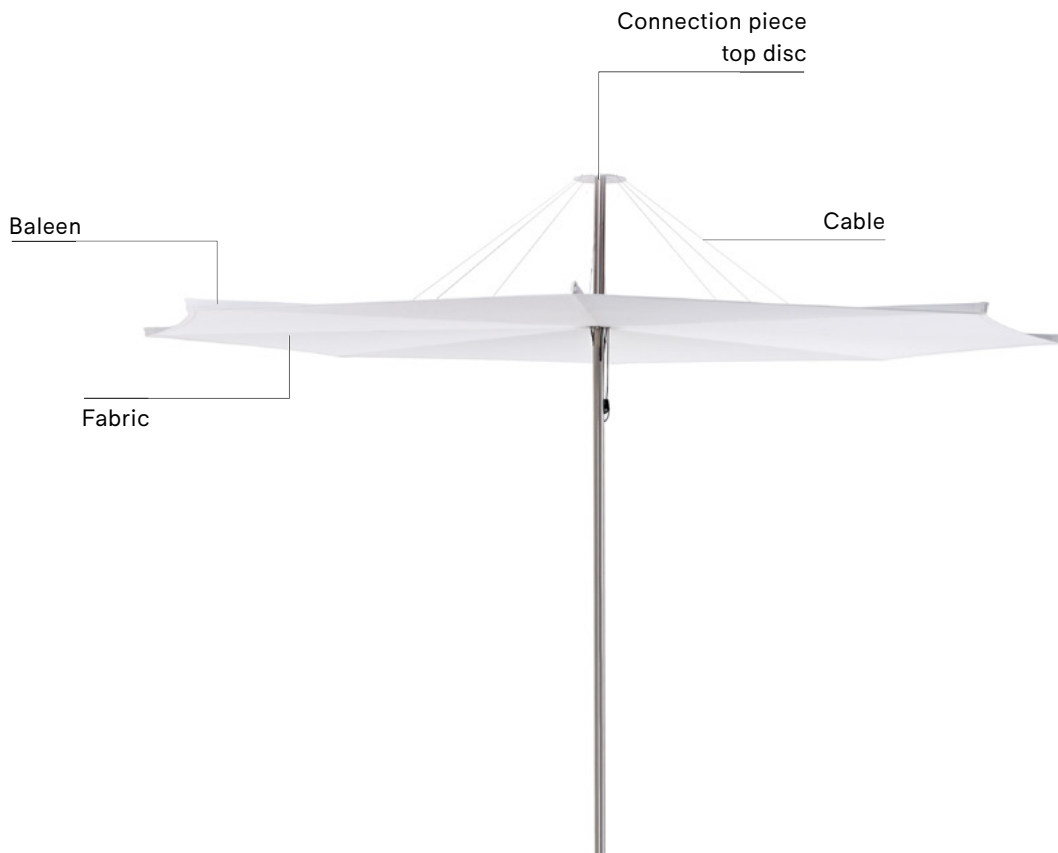

BALEEN

Stainless steel - 1 piece

	SMALL ø250	€ 100 INI202
	MEDIUM ø320	€ 110 INI203
	LARGE ø380	€ 120 INI154

CABLE

Stainless steel - 1 piece

	SMALL / MEDIUM ø250 / ø320	€ 20 INI204
	LARGE ø380	€ 25 INI155