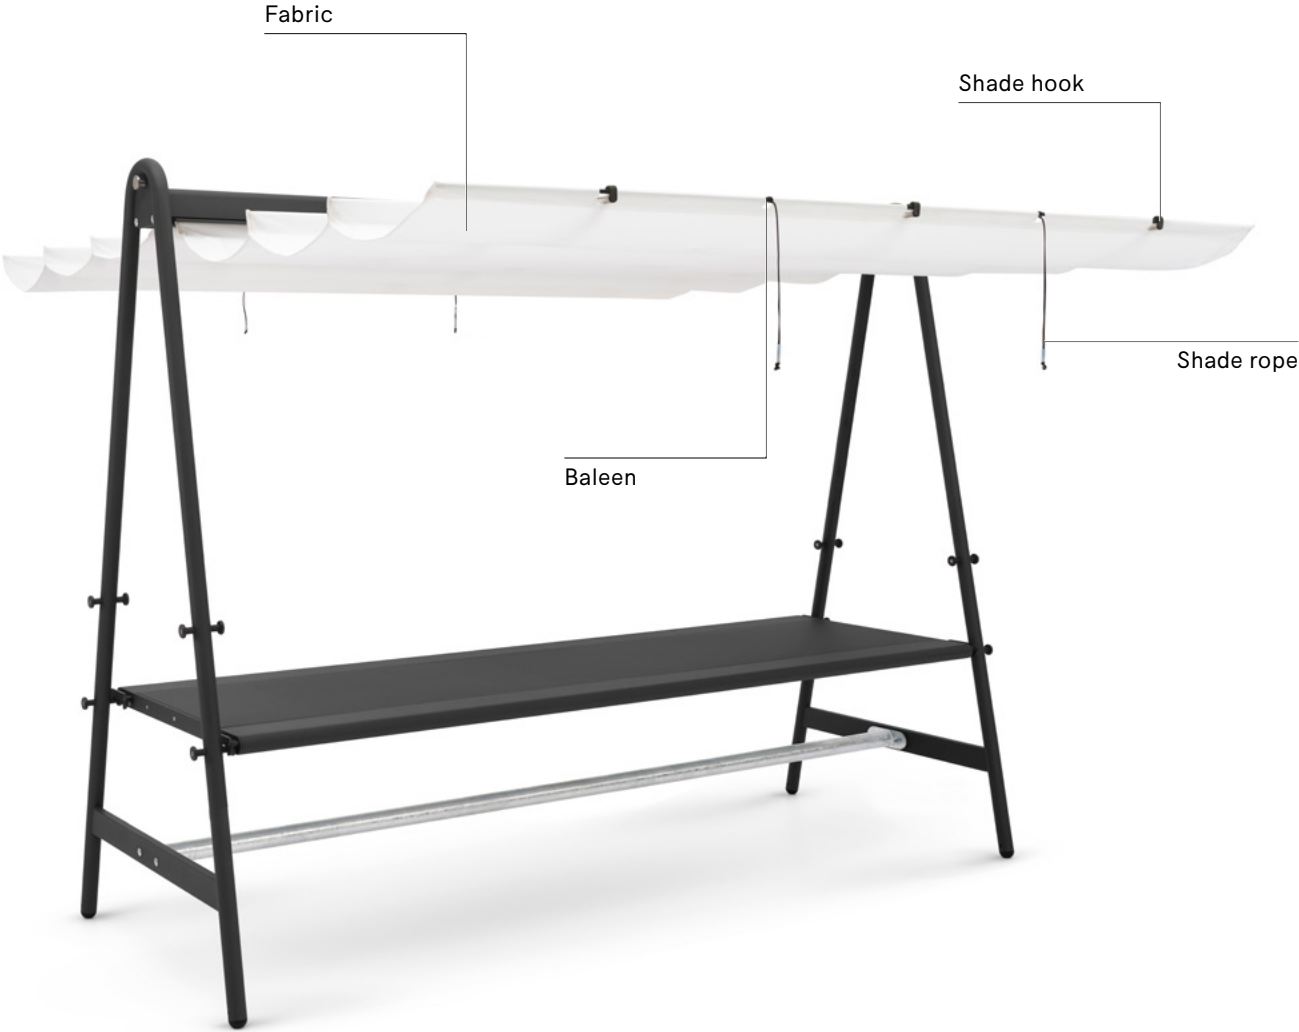

1 piece

SHADE

€ 35
AMA586

MARKET SHADE

€ 30
AMA585

Anker

Anker is our answer to a growing need for optimal use of space. The compact 6-seater picnic table encourages one-on-one conversations, but its appearance invites people to come on board. Just slide in at the sides of the benches, without having to lift your leg. The solid frame is very robust and weather resistant. Configure Anker as you wish: choose galvanized steel or a powder coated finish, combined with Hellwood or Iroko hardwood tabletop and benches.