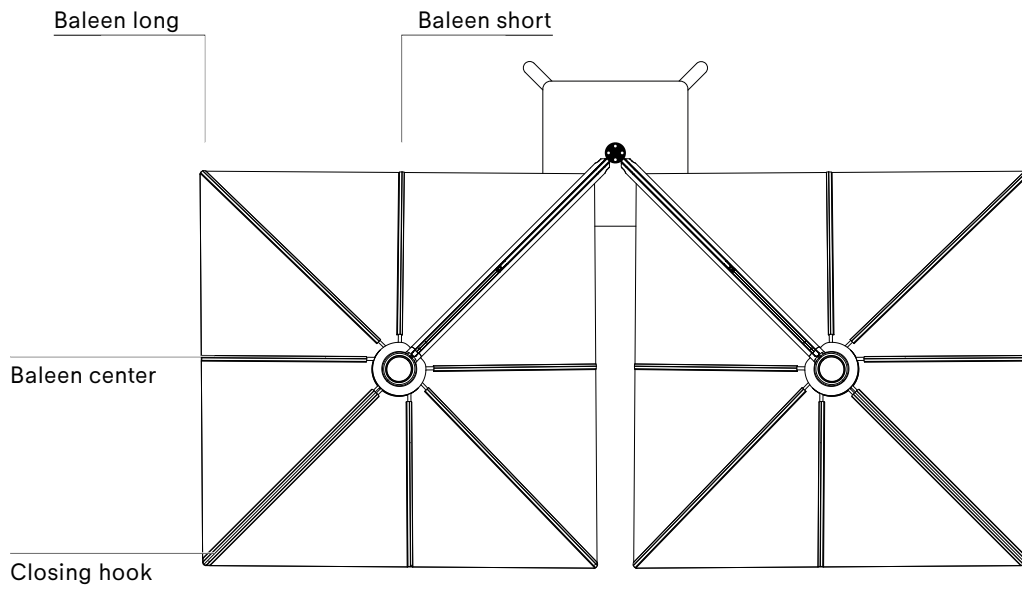

DUO DIAMOND