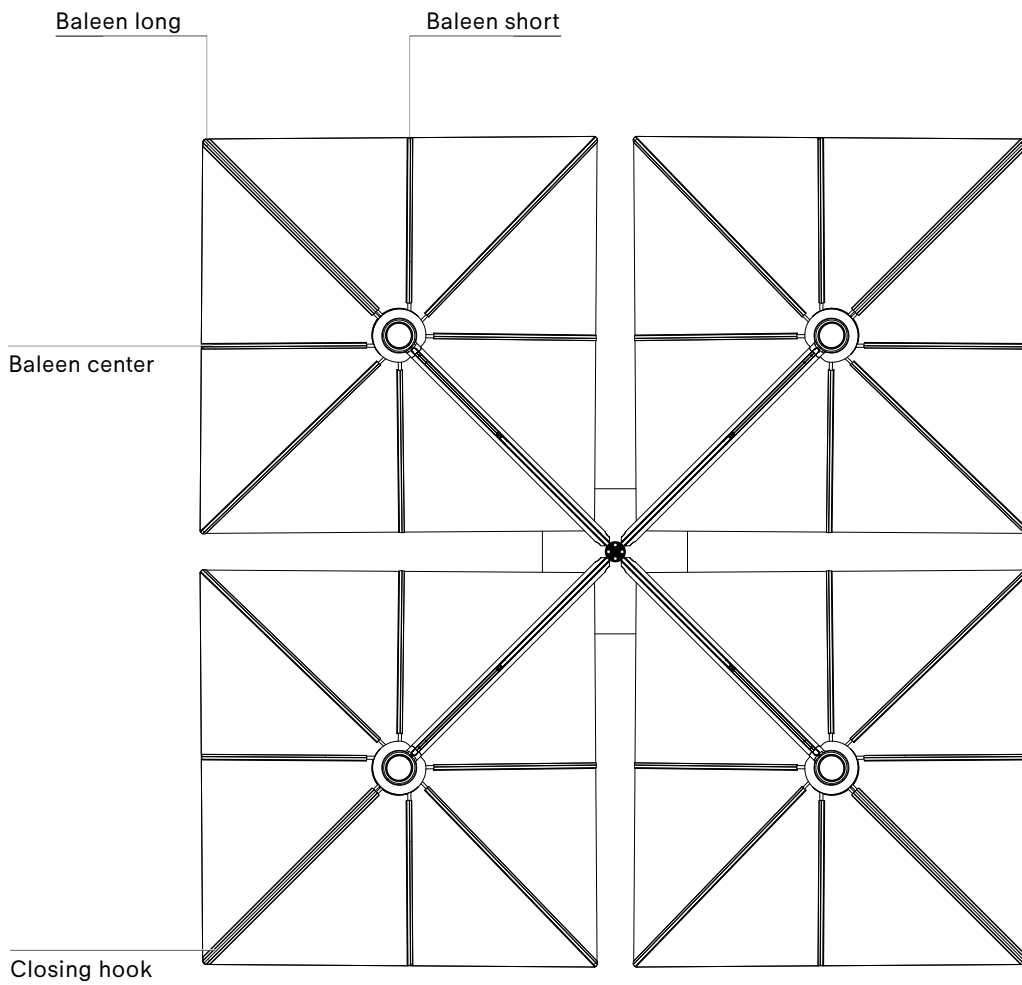

SINGLE SQUARE

DUO SQUARE

DUO DIAMOND

QUATTRO DIAMOND

Sol+Luna

It's not a sunbed, it's not a sofa, it's both. Transform the comfortable outdoor lounge sofa into a sunbed. This multifunctionality makes Sol+Luna the perfect space-saving solution for balconies or patios. The slender sculptural frame and clean, architectural lines match the aesthetic of modern buildings, urban environments and boutique hotels.