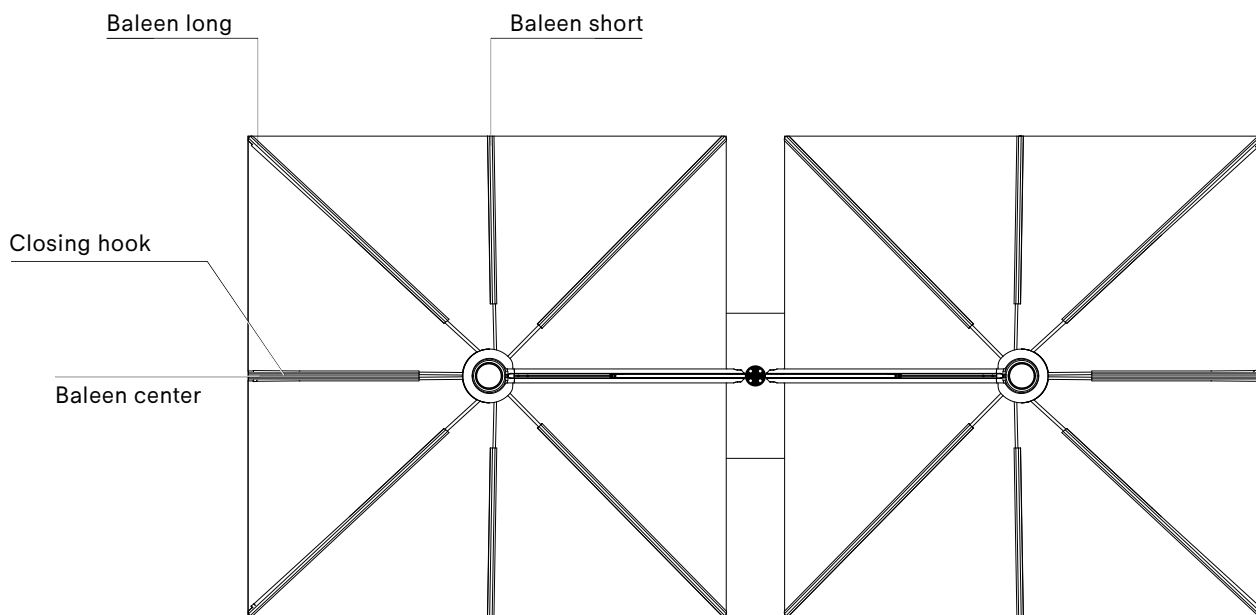

SINGLE SQUARE

DUO SQUARE