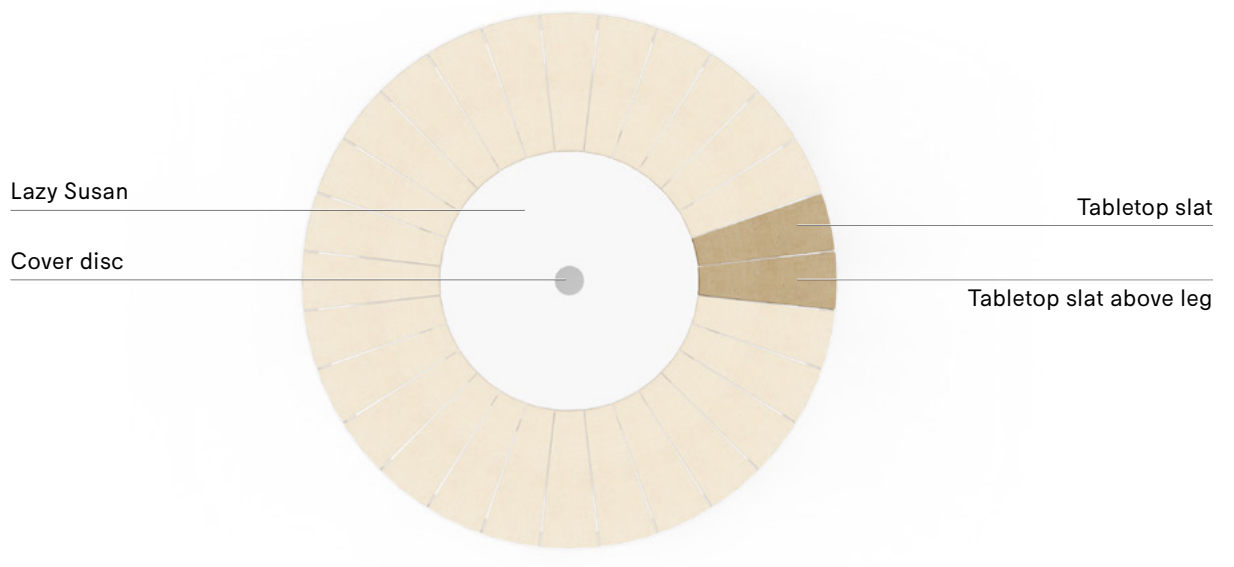

	Stainless steel	€ 30 PAN153
---	-----------------	-----------------------

LAZY SUSAN

Stainless steel cover disc not included

		HPL White	€ 380 PAN446
		HPL Earth	€ 380 PAN556
		HPL Black	€ 380 PAN403

Pontsūn