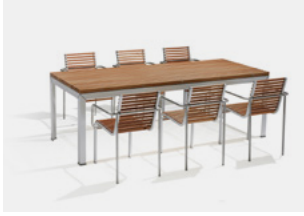

Extempore 13