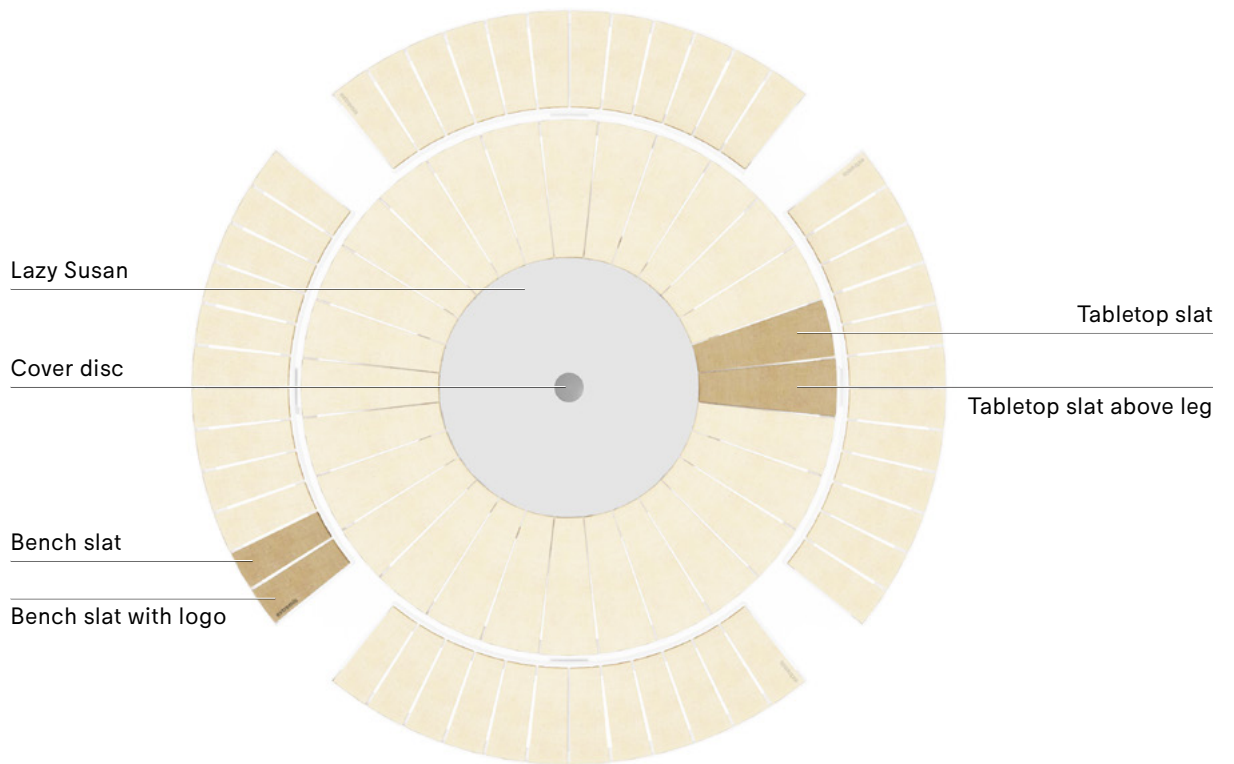

Check availability
www.extremis.com/portal

Watch videos
www.extremis.com/refurbishment

TABLETOP SLATS

The tabletop slat above the leg has a little recess at the bottom side
 1 piece

		 IROKO <i>Tropical hardwood</i>	 HELLWOOD <i>Thermally treated wood</i> 100% PEFC
	SLAT	€ 70 PAN439	€ 70 PAN441
	SLAT ABOVE LEG	€ 70 PAN424	€ 70 PAN440

BENCH SLATS

1 piece

		 IROKO <i>Tropical hardwood</i>	 HELLWOOD <i>Thermally treated wood</i> 100% PEFC
	SLAT	€ 60 PAN442	€ 60 PAN444
	SLAT WITH LOGO	€ 60 PAN443	€ 60 PAN445

COVER DISC FOR SHADE HOLE

1 piece

	Stainless steel	€ 30 PAN153
---	-----------------	-----------------------

LAZY SUSAN

Stainless steel cover disc not included

		HPL White	€ 380 PAN446
		HPL Earth	€ 380 PAN556
		HPL Black	€ 380 PAN403

Pontsūn