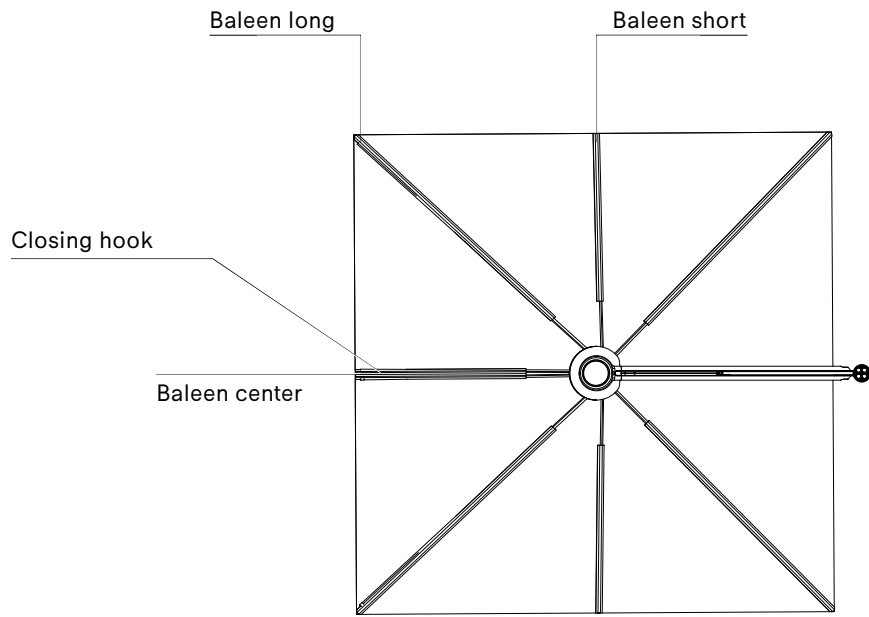

SINGLE SQUARE