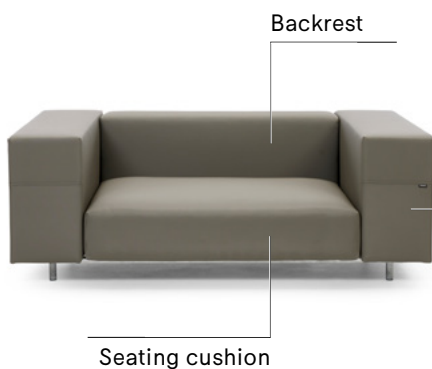

Modules with 110 cm wide seating