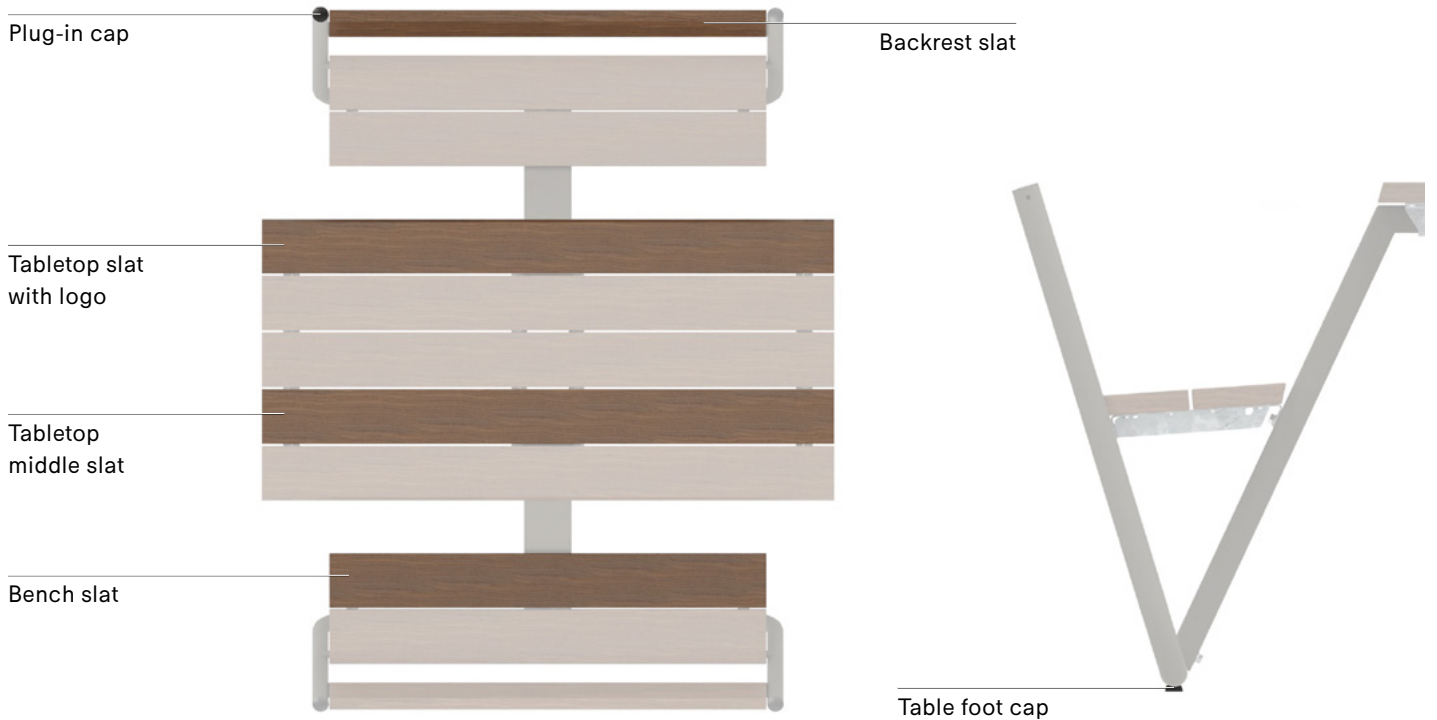

TABLE FOOT CAP

Set of 4

BLACK

€ 10
MNL246

PLUG-IN CAPS

Set of 4

BLACK

€ 10
MNL247