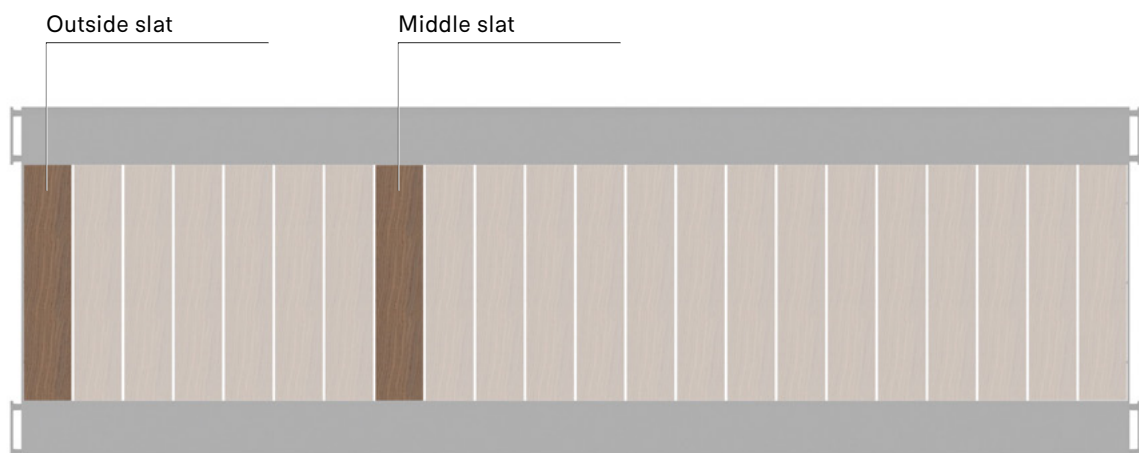

TABLE FOOT CAP

2 pieces

BLACK
Polyethylene

€ 10
AMA776