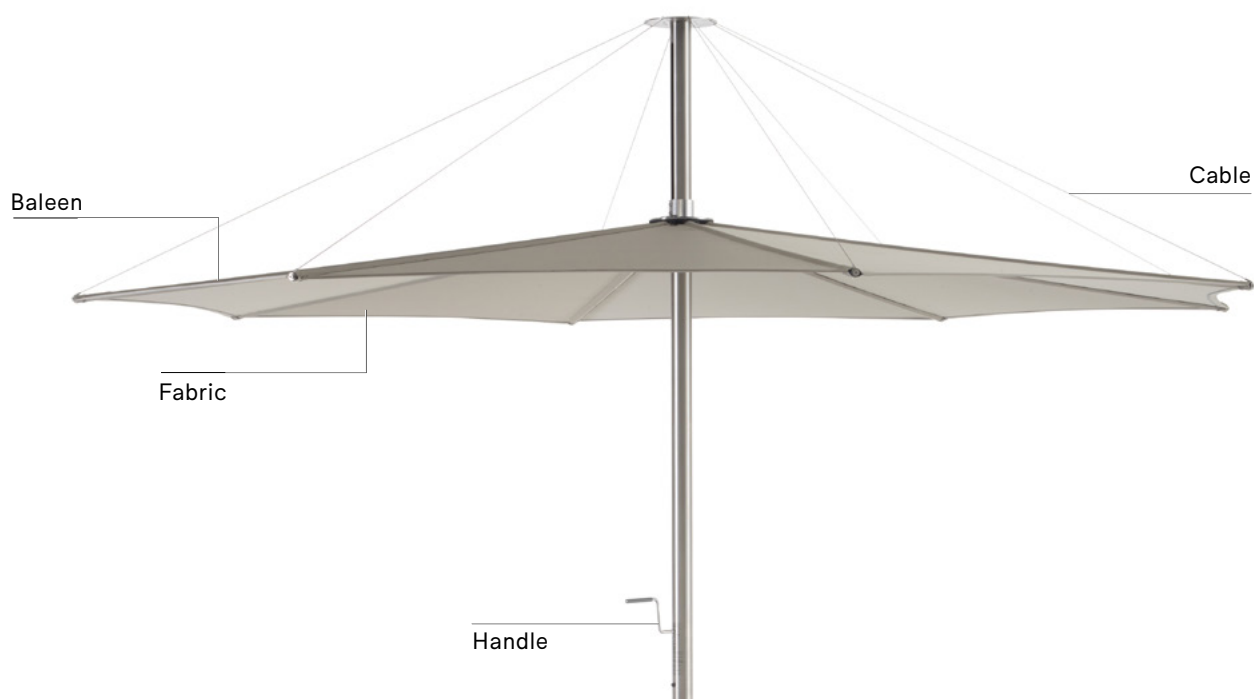

HANDLE

Stainless steel

€ 50
CAT011

Inumbrina

The major difference between Inumbra and Inumbrina lies in how they are operated. Opening and closing the parasol with a rope turns out to be really easy, and even faster! Although the parasol can withstand wind speeds of up to 8 on the Beaufort scale, it is advisable to close it sooner (from wind speed 6 as a rule of thumb).