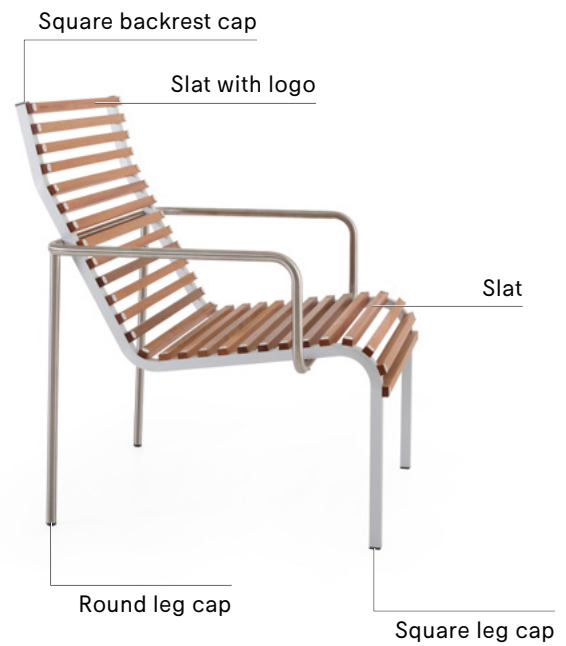

SQUARE LEG CAP
 Bottom of the chair
 Black

€ 5
 EXT156

ROUND LEG CAP
 Bottom of the chair
 Black

€ 5
 EXT157

SQUARE BACKREST CAP
 Top of the chair
 Grey

€ 5
 EXT161

CAP FOR TABLES

1 piece

LEG CAP
Grey

€ 10
CAT058

CHAIR

LOUNGE CHAIR

TABLES

Gargantua

Gargantua is a large round outdoor picnic table that offers superior functionality. The bench height can be adjusted to suit social or family circumstances. Due to this adjustability, the benches can move when you take a seat. In the highest position the benches become a tabletop extension and provide space for 12 people.