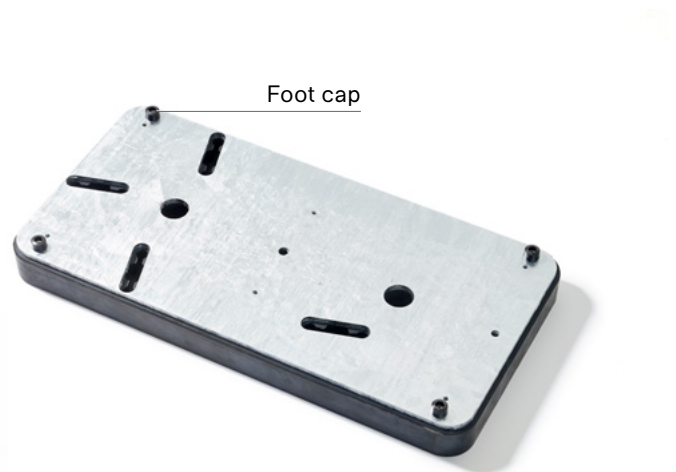

Sticks

This space divider is ideal for creating a feeling of privacy in a garden or on a balcony without losing the sense of freedom typical of open spaces. Use Sticks indoors to adapt the look of a room or office arrangement entirely to your own taste. You can also choose which and how many rods you use and create various degrees of transparency, color combinations or differences in length. Delivered with optional feet for delicate floors. Rubber can cause stains on delicate surfaces. We recommend to use the feet if placed indoors. Use a wooden base on carpet floor.

Check availability
www.extremis.com/portal

LED LIGHT

1 piece

		COOL WHITE 4500K	€ 50 CAT230
		WARM WHITE 3000K	€ 50 CAT229

FOOT CAP

Set of 6

		CAP + SCREW Black	€ 20 ST1264

LED light

Foot cap