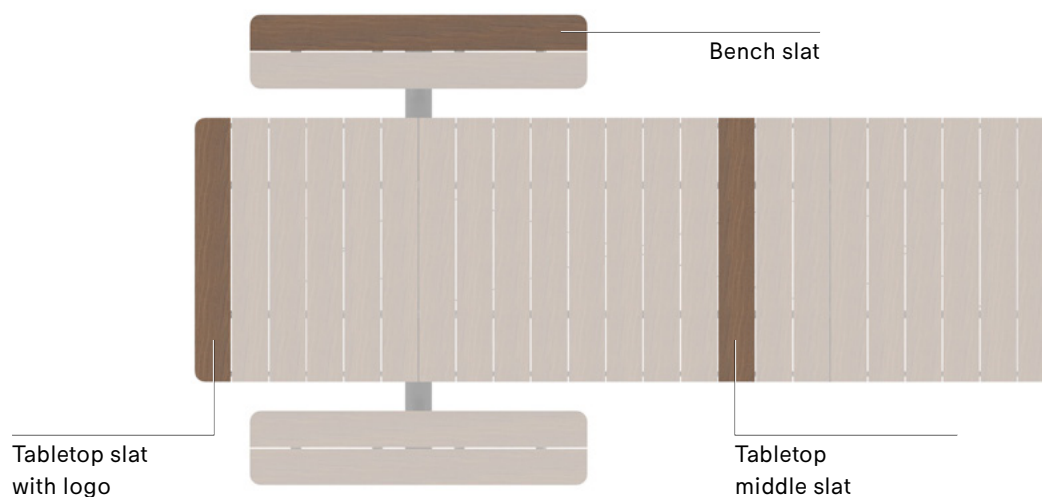

SLAT WITH LOGO

€ 120
PNG168

BENCH SLAT

Hellwood - 1 piece

SLAT

€ 160
PNG165

ADJUSTABLE FEET

1 piece

BLACK

€ 20
PNG169

Pantagruel picnic

The Pantagruel round picnic table seats eight. The frame is available in a powder coated or galvanized finish. When combined with the wood used for the tabletop and benches it forms a durable outdoor picnic set. Pantagruel also features a Lazy Susan, to take the hard work out of passing food and drinks around.