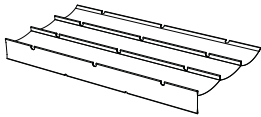

MARKET SHADE FABRIC

Set of 2