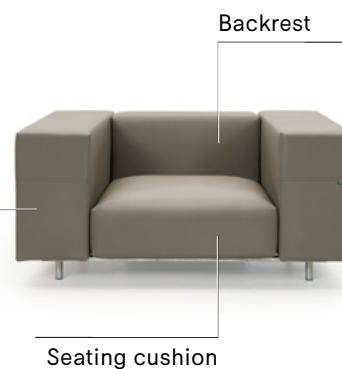

Modules with 110 cm wide seating

Modules with 80 cm wide seating

Armrest

TABLETOP SLATS

1 piece

		IROKO Tropical hardwood	€ 70 WAL284
		HELLWOOD Thermally treated wood 100% PEFC	€ 100 WAL552

FIBERGLASS ROD FOR FRAME