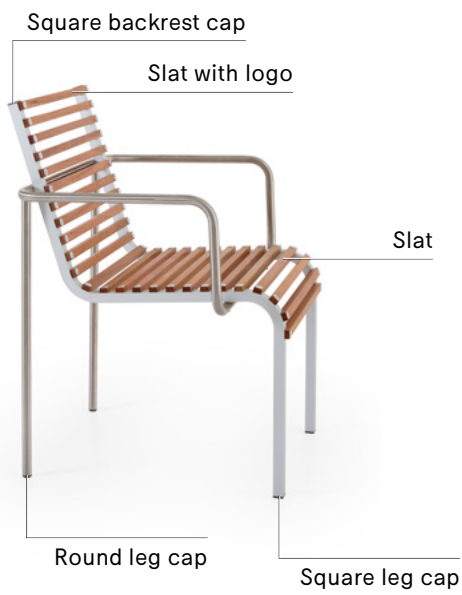

SQUARE LEG CAP
 Bottom of the chair
 Black

€ 5
 EXT156

ROUND LEG CAP
 Bottom of the chair
 Black

€ 5
 EXT157

SQUARE BACKREST CAP
 Top of the chair
 Grey

€ 5
 EXT161

CAP FOR TABLES

1 piece

LEG CAP
Grey

€ 10
CAT058

CHAIR

LOUNGE CHAIR

TABLES

Gargantua

Gargantua is a large round outdoor picnic table that offers superior functionality. The bench height can be adjusted to suit social or family circumstances. Due to this adjustability, the benches can move when you take a seat. In the highest position the benches become a tabletop extension and provide space for 12 people.