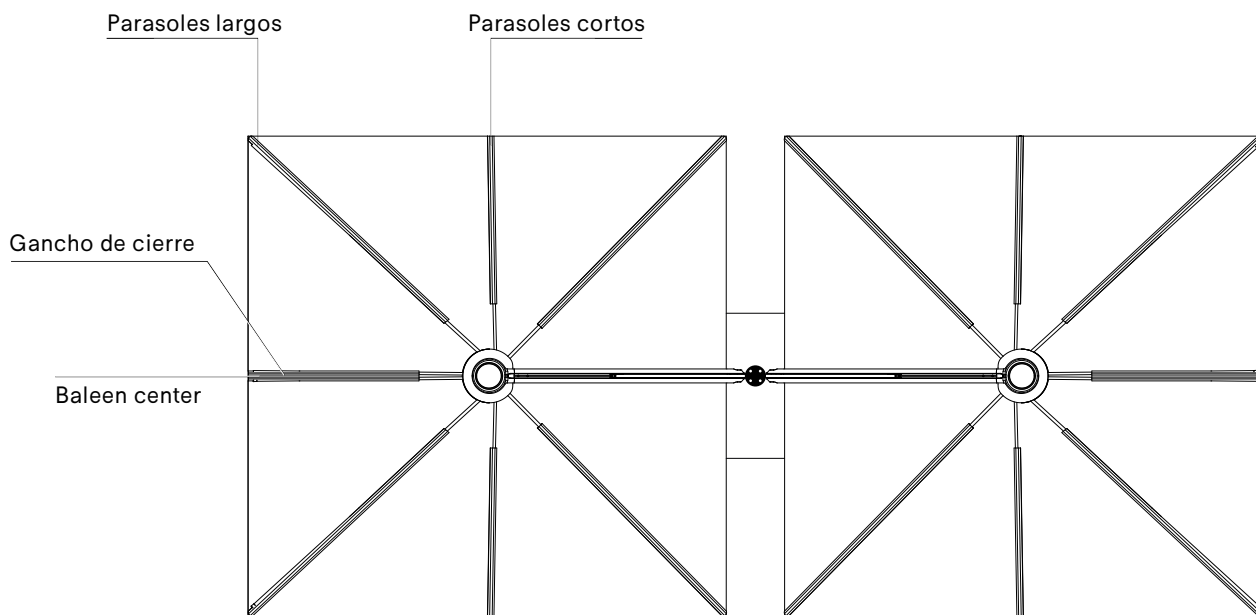

SINGLE SQUARE

DUO SQUARE