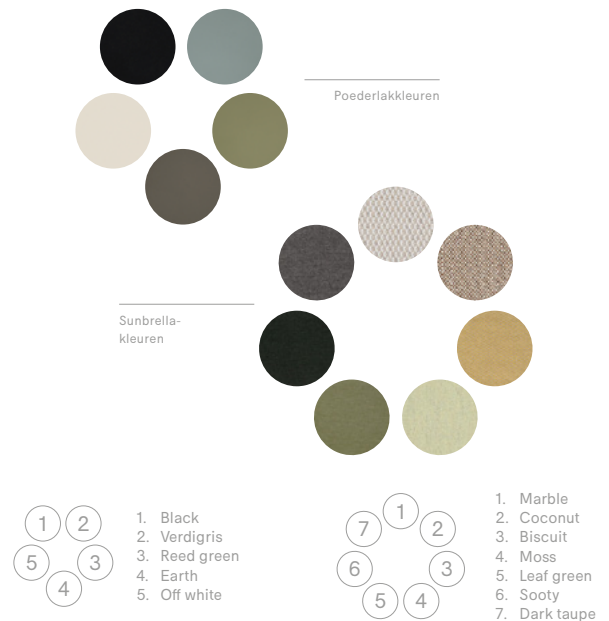

Forest & Fields

Een togetherness-bloom van weids groen

Een mix van tinten uit de gematigde bossen – het overheersende Europese biomen – met unieke accenten van de West-Vlaamse kleigrond en hooilanden