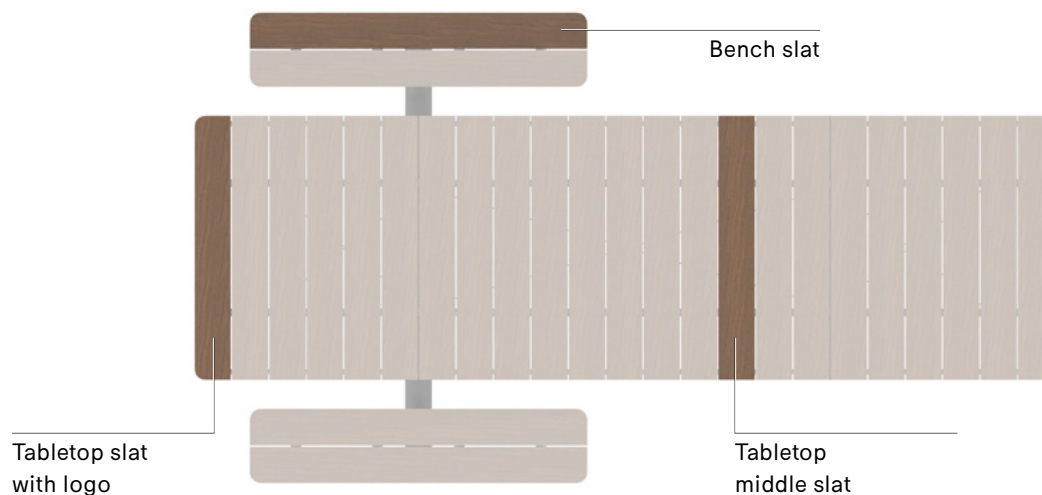

ADJUSTABLE FEET

1 piece

BLACK

€ 20
PNG169