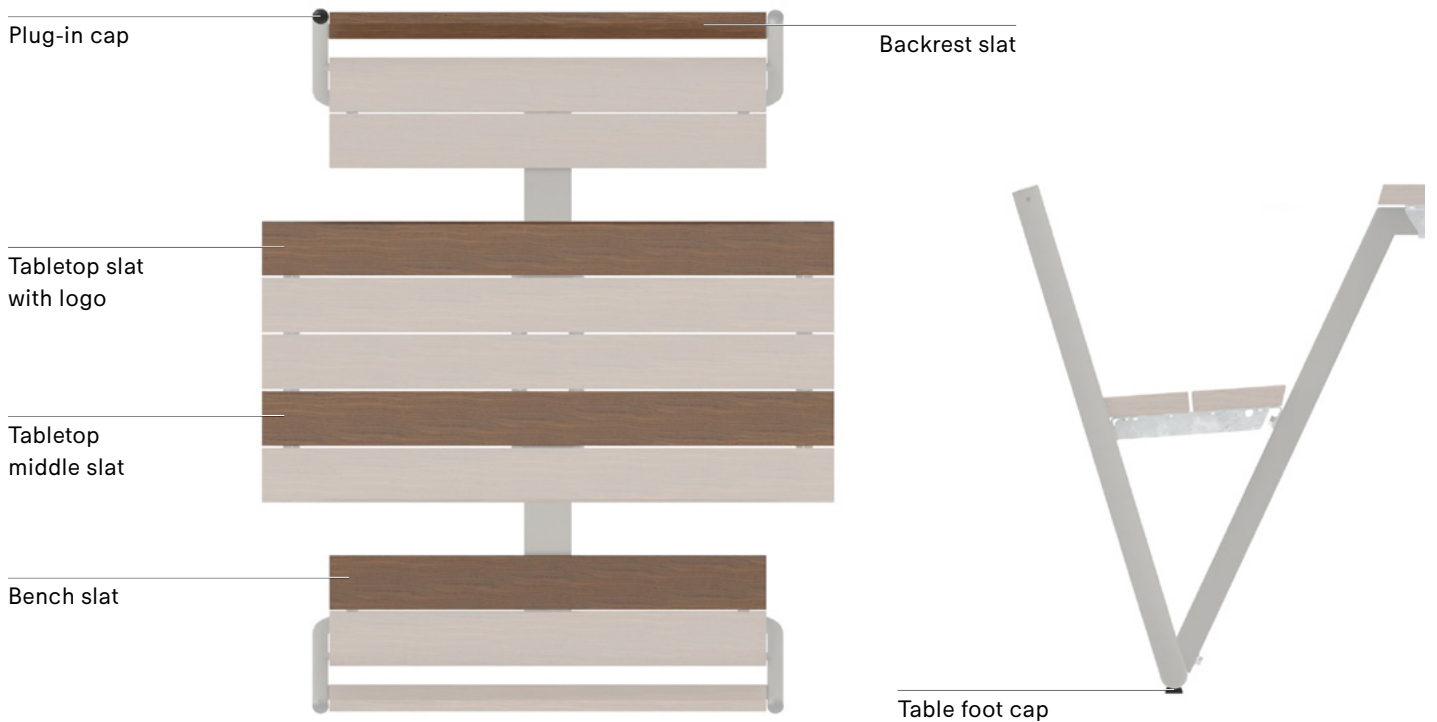

TABLE FOOT CAP

Set of 4

BLACK

€ 16
MNL246

PLUG-IN CAPS

Set of 4

BLACK

€ 16
MNL247