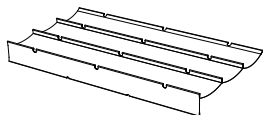

MARKET SHADE FABRIC

Fabric only, baleens not included

Set of 2