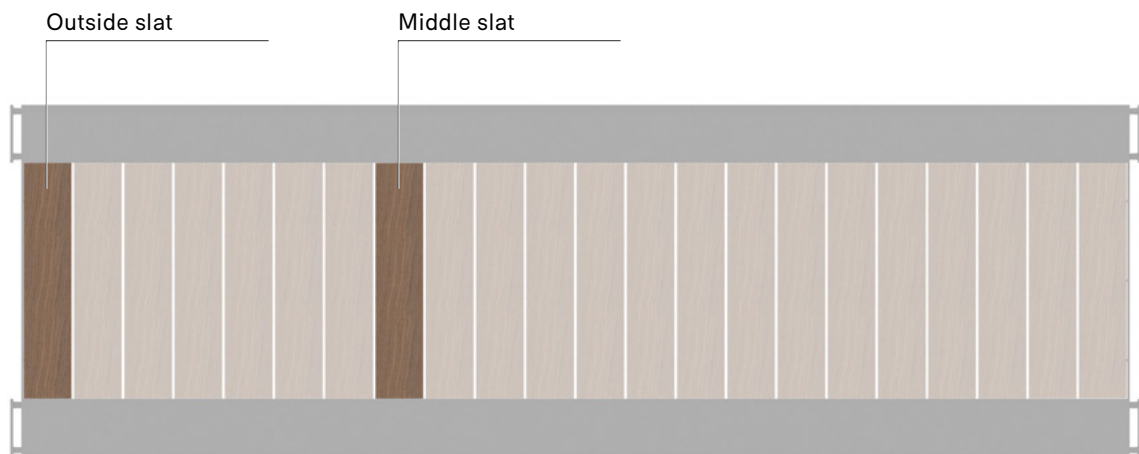

TABLE FOOT CAP

Set of 2

BLACK
Polyethylene

€ 10
AMA776