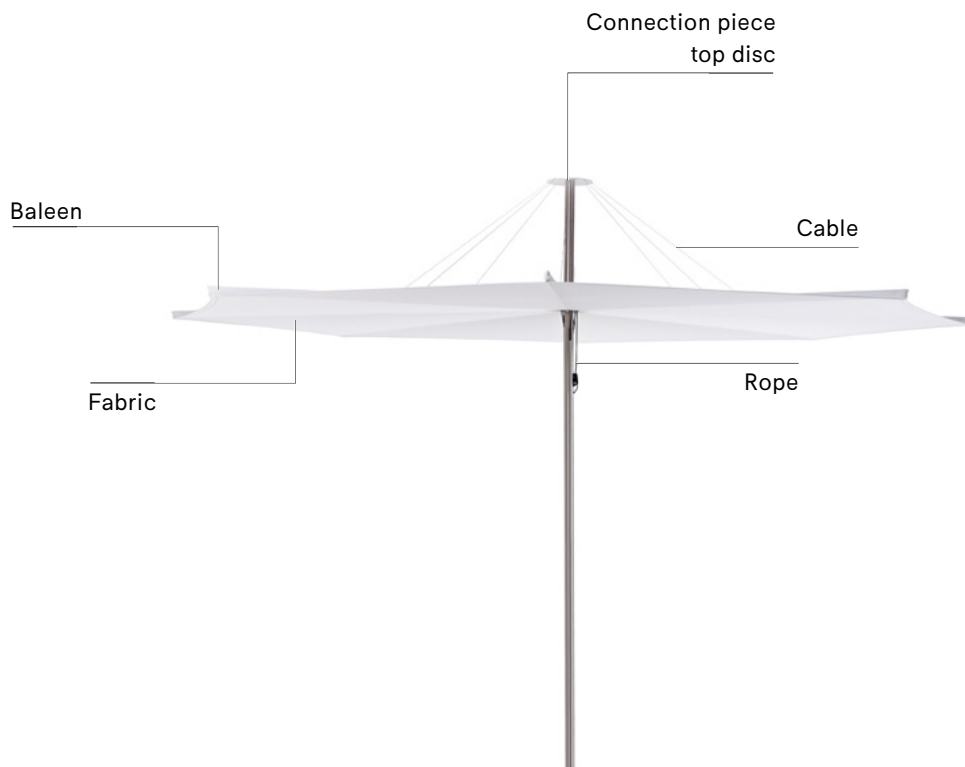

# Kosmos shade

The Kosmos shade has an ingenious design and opens horizontally like a fan. Tests in a windtunnel have shown that the shade withstands wind speeds up to 6 on the Beaufort scale (49 km/h) when anchored to the floor. Still, we strongly advise to close it sooner (from 4 on the Beaufort scale (28 km/h)). Two hidden magnets keep the parasol open.