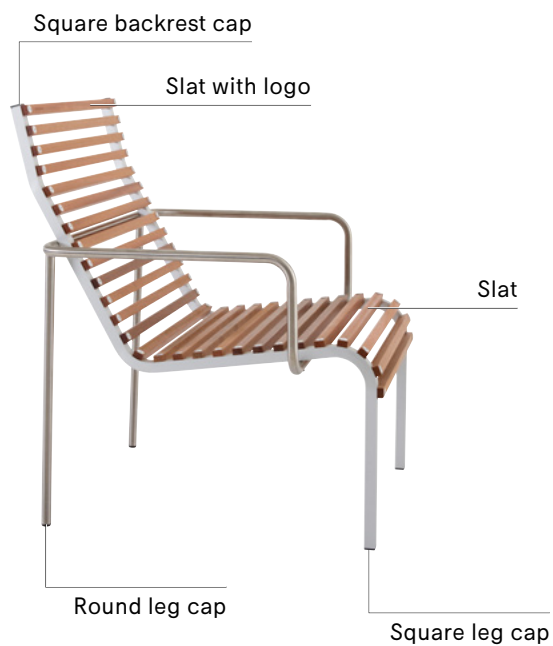

## CAP FOR TABLES

Set of 4

		<b>LEG CAP</b> Grey	<b>€ 20</b> EXT454
---	---	------------------------	-----------------------

CAPS FOR CHAIRS

**FOOT LEG CAPS**

Bottom of the chair (square & round) - Set of 2 + 2  
Black

**€ 10**  
EXT455

**SQUARE BACKREST CAP**

Top of the chair - Set of 4  
Grey

**€ 10**  
EXT456

CHAIR

LOUNGE CHAIR

TABLES

# Gargantua

Gargantua is a large round outdoor picnic table that offers superior functionality. The bench height can be adjusted to suit social or family circumstances. Due to this adjustability, the benches can move when you take a seat. In the highest position the benches become a tabletop extension and provide space for 12 people.