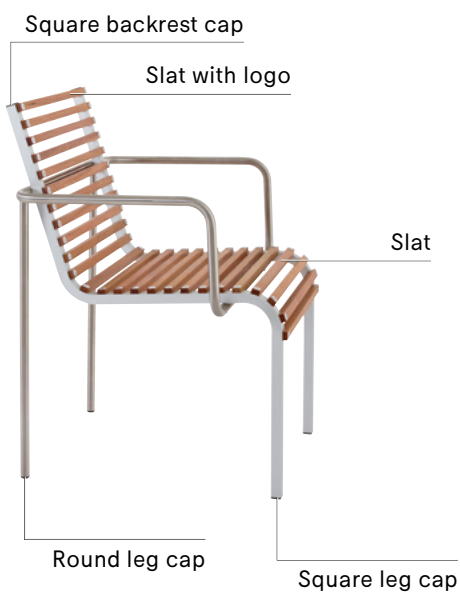

**€ 10**  
EXT455

**SQUARE BACKREST CAP**

Top of the chair - Set of 4  
Grey

**€ 10**  
EXT456

CHAIR

LOUNGE CHAIR

TABLES

# Gargantua

Gargantua is a large round outdoor picnic table that offers superior functionality. The bench height can be adjusted to suit social or family circumstances. Due to this adjustability, the benches can move when you take a seat. In the highest position the benches become a tabletop extension and provide space for 12 people.