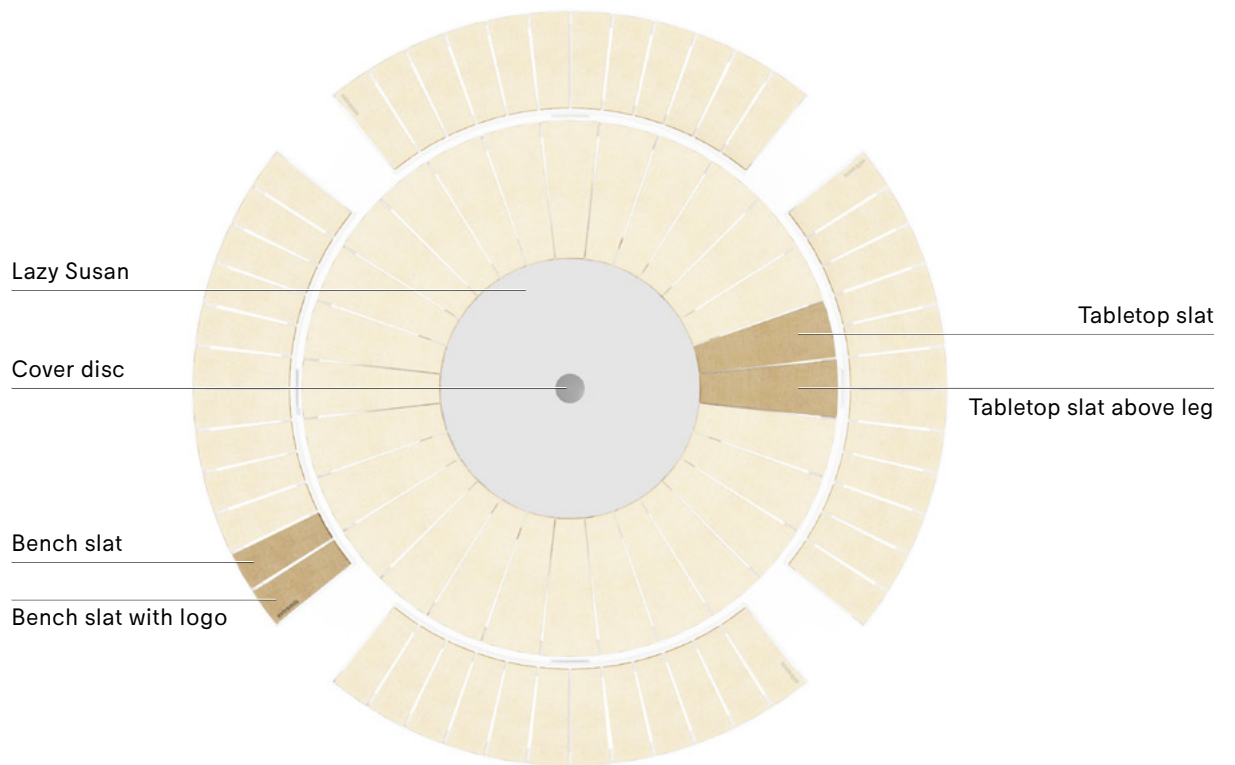

COVER DISC FOR SHADE HOLE

1 piece

	Stainless steel	<b>€ 30</b> PAN153
---	-----------------	-----------------------

LAZY SUSAN

HPL - Stainless steel cover disc not included

		<b>WHITE</b>	<b>€ 380</b> PAN446
		<b>OFF WHITE</b>	<b>€ 380</b> PAN682
		<b>EARTH</b>	<b>€ 380</b> PAN556
		<b>BLACK</b>	<b>€ 380</b> PAN403
		<b>BEACH BEIGE</b>	<b>€ 380</b> PAN683