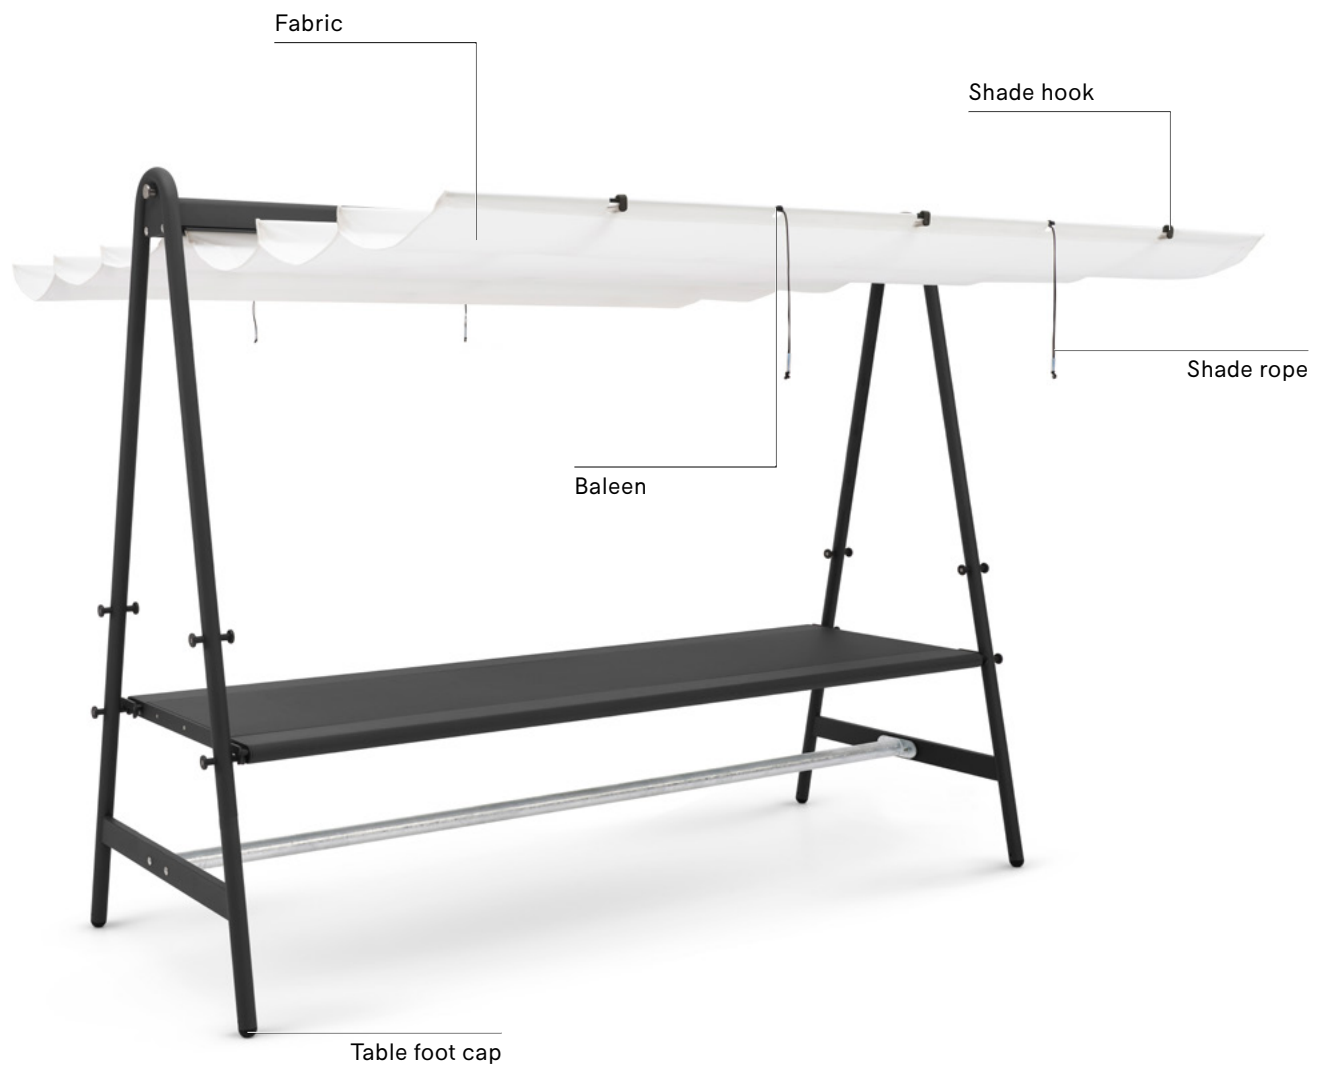

### FIBERGLASS BALEEN

1 piece

**SHADE**

**€ 35**  
AMA586

**MARKET SHADE**

**€ 30**  
AMA585

# Anker

Anker is our answer to a growing need for optimal use of space. The compact 6-seater picnic table encourages one-on-one conversations, but its appearance invites people to come on board. Just slide in at the sides of the benches, without having to lift your leg. The solid frame is very robust and weather resistant. Configure Anker as you wish: choose galvanized steel or a powder coated finish, combined with Hellwood or Iroko hardwood tabletop and benches.