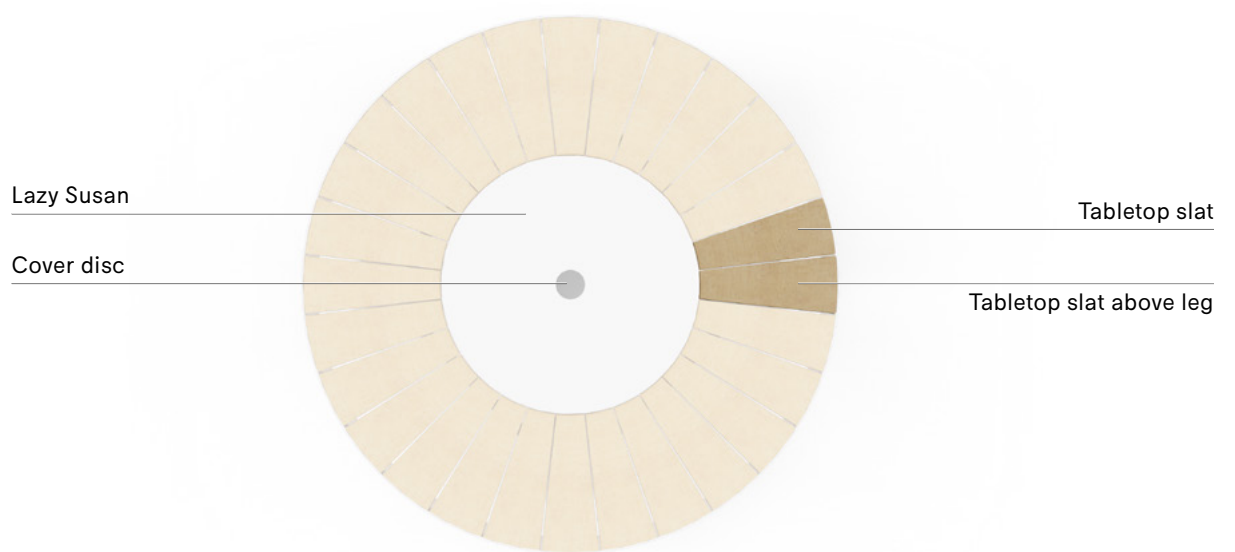

COVER DISC FOR SHADE HOLE

1 piece

	Stainless steel	<b>€ 30</b> PAN153
---	-----------------	-----------------------

LAZY SUSAN

HPL - Stainless steel cover disc not included

		<b>WHITE</b>	<b>€ 380</b> PAN446
		<b>OFF WHITE</b>	<b>€ 380</b> PAN682
		<b>EARTH</b>	<b>€ 380</b> PAN556
		<b>BLACK</b>	<b>€ 380</b> PAN403
		<b>BEACH BEIGE</b>	<b>€ 380</b> PAN683