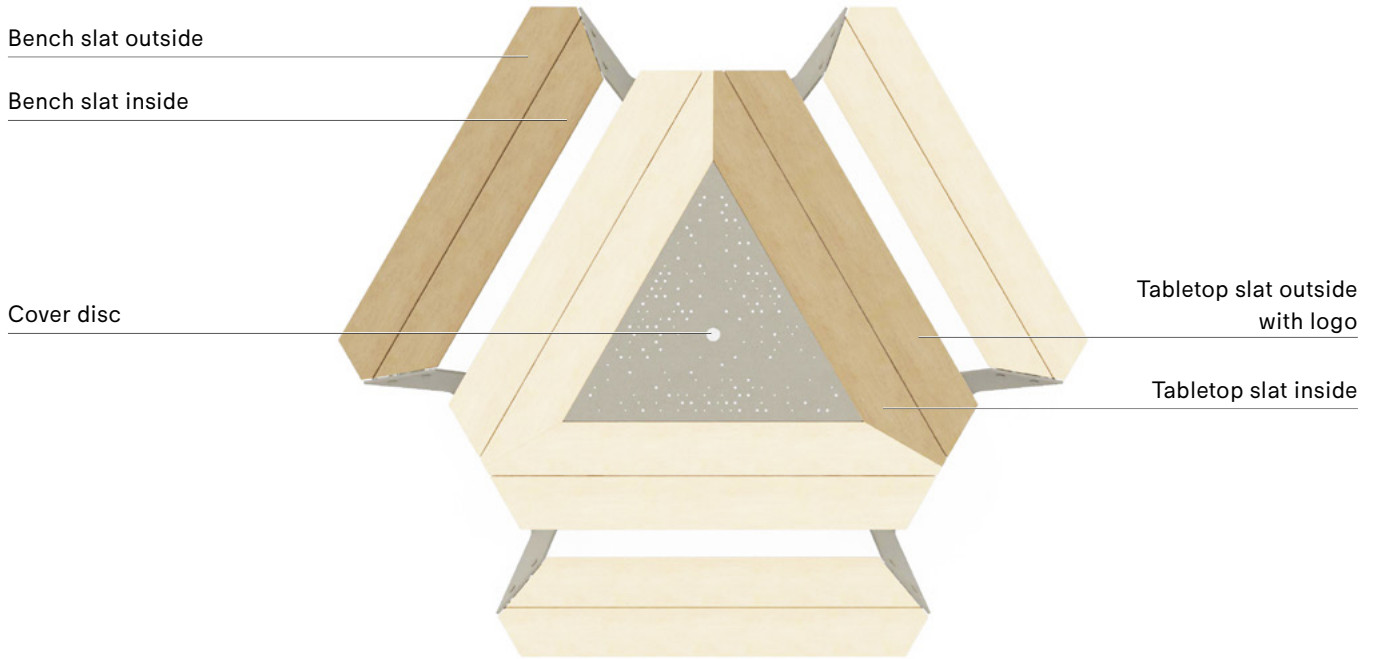

## BENCH SLATS

1 piece

		 <b>IROKO</b> <i>Tropical hardwood</i>	 <b>HELLWOOD</b> <i>Thermally treated wood</i> <i>100% PEFC</i>
	<b>INSIDE</b>	<b>€ 115</b> ANK268	<b>€ 115</b> ANK270
	<b>OUTSIDE</b>	<b>€ 115</b> ANK269	<b>€ 115</b> ANK271

# Bistroo

Bistroo is an innovative, practical, weatherproof two-seater dining set. The clever three-legged design makes it perfectly stable on any surface, and, what is more, it is easier to stack and lock away than individual tables and chairs. Structured, powder coated metals are combined with clever features and accessories. Bistroo is ideally suited for small spaces and feels right at home against the backdrop of a cozy, compact restaurant or on a small city balcony.