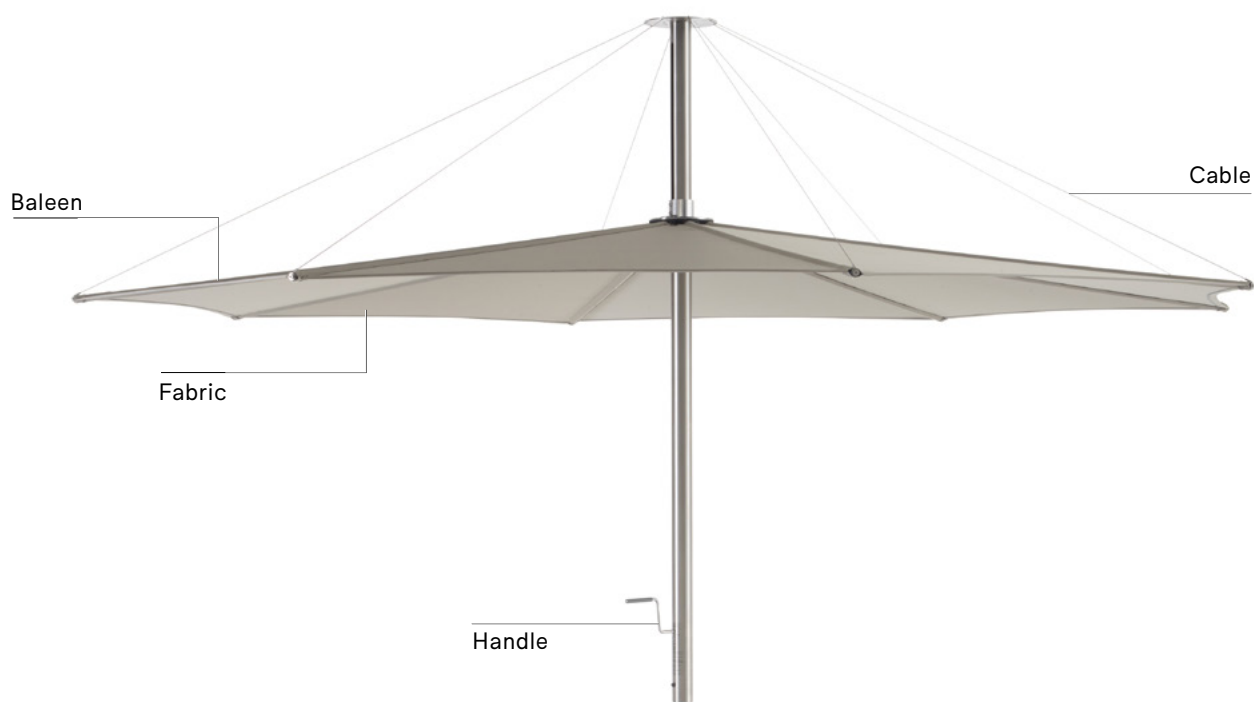

# Inumbrina

The major difference between Inumbra and Inumbrina lies in how they are operated. Opening and closing the parasol with a rope turns out to be really easy, and even faster! Although the parasol can withstand wind speeds of up to 8 on the Beaufort scale, it is advisable to close it sooner (from wind speed 6 as a rule of thumb).