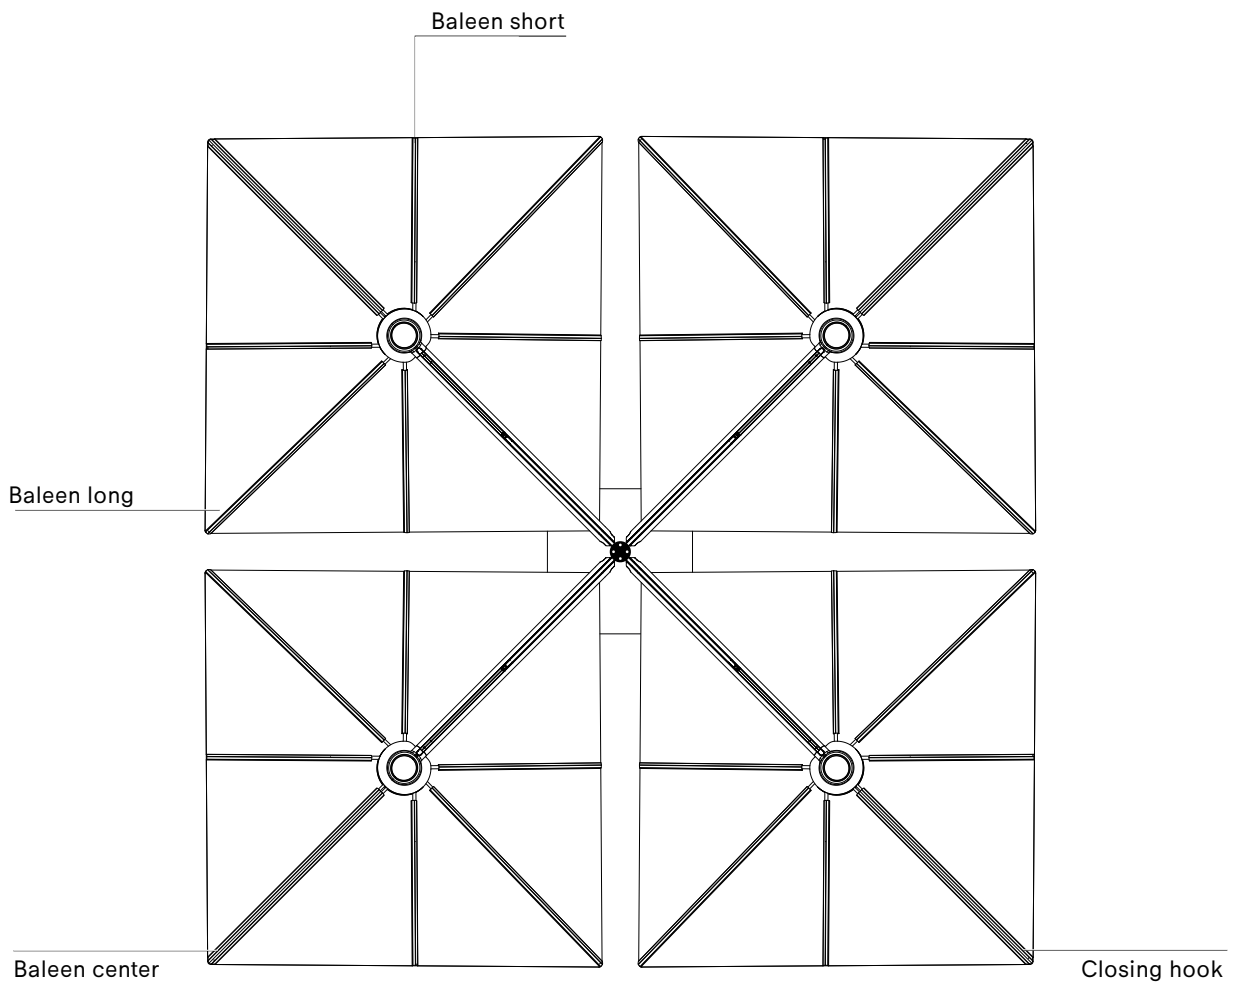

**ROTATING SYSTEM**

	360 degree rotating system	<b>€ 510</b> SEN215
---	----------------------------	------------------------

SINGLE SQUARE

DUO SQUARE

DUO DIAMOND

QUATTRO DIAMOND